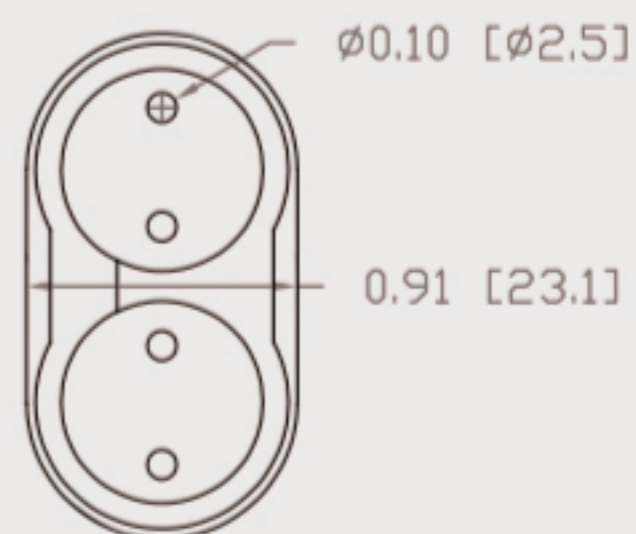

Technical Data Sheets

CUREUV Product No: **510982**

Lamp Type: TUV-PL-L36W

(A) Total Length:	410mm
(B) Arc Length:	370 mm
(C) Lamp Quartz Diameter :	17mm Twin Tube

Operating Current: 440mA

Lamp Voltage: 105

Lamp Wattage: 36

Peak UV Output: 253.7nm

Glass Type: Non Ozone

Output UVC Watts: 12

Output uW/cm² @ 1m:

Rated Life (hrs): 10,000

Lot Number: _____

Ignition and Seal Certification: _____