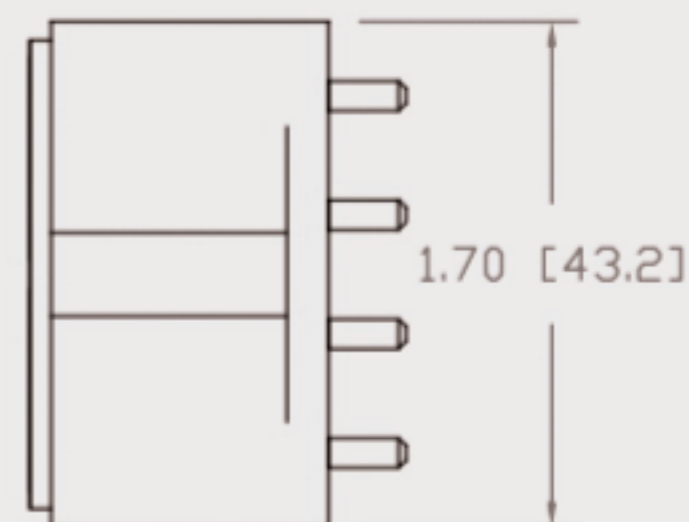

Technical Data Sheets

CUREUV Product No: **510982**

Lamp Type: TUV-PL-L36W

(A) Total Length:	410mm
(B) Arc Length:	370 mm
(C) Lamp Quartz Diameter :	17mm Twin Tube

Operating Current: 440mA

Lamp Voltage: 105

Lamp Wattage: 36

Peak UV Output: 253.7nm

Glass Type: Non Ozone

Output UVC Watts: 12

Output uW/cm² @ 1m:

Rated Life (hrs): 10,000

Lot Number: _____

Ignition and Seal Certification: _____