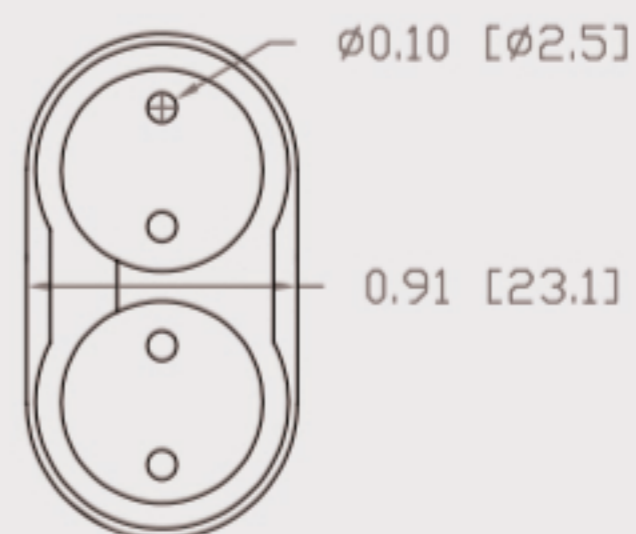

Technical Data Sheets

CUREUV Product No: **510981**

Lamp Type: TUV-PL-L36W

(A) Total Length:	410mm
(B) Arc Length:	370 mm
(C) Lamp Quartz Diameter :	17mm Twin Tube

Operating Current:	440mA
Lamp Voltage:	105
Lamp Wattage:	36

Peak UV Output:	253.7nm
Glass Type:	Non Ozone

Output UVC Watts:	12
Output uW/cm ² @ 1m:	
Rated Life (hrs):	10,000

Lot Number: _____

Ignition and Seal Certification: _____

Test Operator: _____ Date: _____