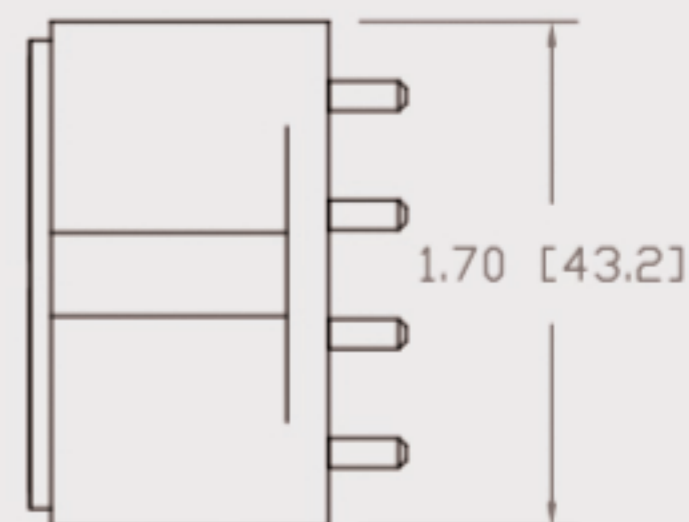

Technical Data Sheets

CUREUV Product No: **510981**

Lamp Type: TUV-PL-L36W

(A) Total Length:	410mm
(B) Arc Length:	370 mm
(C) Lamp Quartz Diameter :	17mm Twin Tube

Operating Current:	440mA
Lamp Voltage:	105
Lamp Wattage:	36

Peak UV Output:	253.7nm
Glass Type:	Non Ozone

Output UVC Watts:	12
Output uW/cm ² @ 1m:	
Rated Life (hrs):	10,000

Lot Number: _____

Ignition and Seal Certification: _____

Test Operator: _____ Date: _____