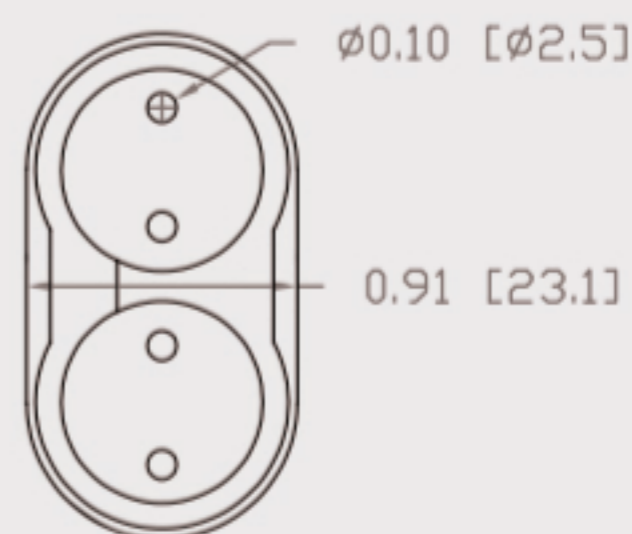

Technical Data Sheets

CUREUV Product No: **510975**

Lamp Type: TUV-PL-L36W

(A) Total Length:	410mm
(B) Arc Length:	370 mm
(C) Lamp Quartz Diameter :	17mm Twin Tube

Operating Current:	440mA
Lamp Voltage:	105
Lamp Wattage:	36

Peak UV Output:	253.7nm
Glass Type:	Non Ozone

Output UVC Watts:	12
Output uW/cm ² @ 1m:	
Rated Life (hrs):	10,000

Lot Number: _____

Ignition and Seal Certification: _____

Test Operator: _____ Date: _____