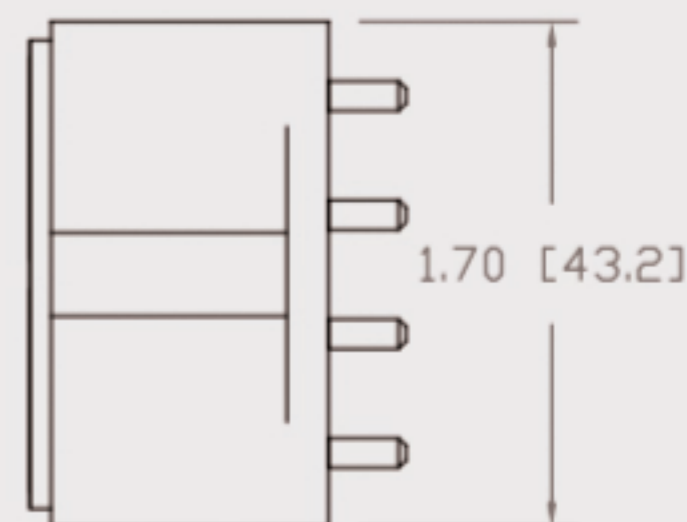

Technical Data Sheets

CUREUV Product No: **510975**

Lamp Type: TUV-PL-L36W

(A) Total Length:	410mm
(B) Arc Length:	370 mm
(C) Lamp Quartz Diameter :	17mm Twin Tube

Operating Current:	440mA
Lamp Voltage:	105
Lamp Wattage:	36

Peak UV Output:	253.7nm
Glass Type:	Non Ozone

Output UVC Watts:	12
Output uW/cm ² @ 1m:	
Rated Life (hrs):	10,000

Lot Number: _____

Ignition and Seal Certification: _____

Test Operator: _____ Date: _____