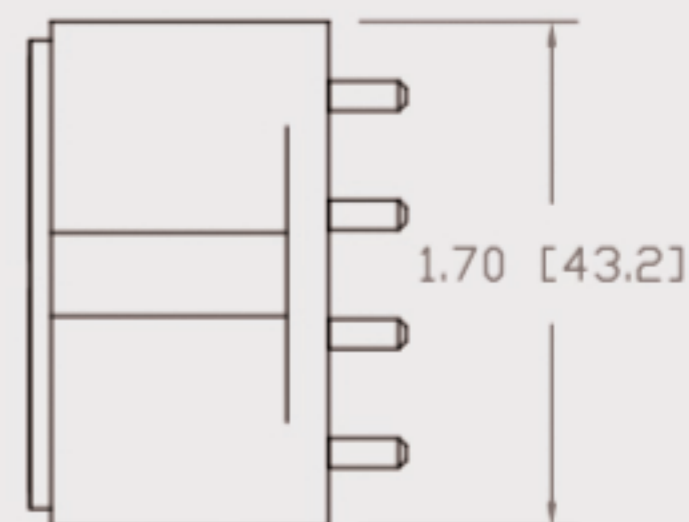

Technical Data Sheets

CUREUV Product No: **510974**

Lamp Type: TUV-PL-L36W

(A) Total Length:	410mm
(B) Arc Length:	370 mm
(C) Lamp Quartz Diameter :	17mm Twin Tube

Operating Current:	440mA
Lamp Voltage:	105
Lamp Wattage:	36

Peak UV Output:	253.7nm
Glass Type:	Non Ozone

Output UVC Watts:	12
Output uW/cm ² @ 1m:	
Rated Life (hrs):	10,000

Lot Number: _____

Ignition and Seal Certification: _____

Test Operator: _____ Date: _____