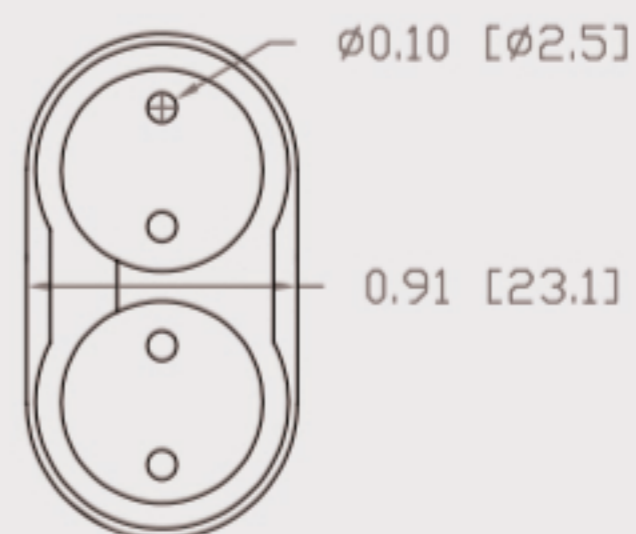

Technical Data Sheets

CUREUV Product No: **510974**

Lamp Type: TUV-PL-L36W

(A) Total Length:	410mm
(B) Arc Length:	370 mm
(C) Lamp Quartz Diameter :	17mm Twin Tube

Operating Current:	440mA
Lamp Voltage:	105
Lamp Wattage:	36

Peak UV Output:	253.7nm
Glass Type:	Non Ozone

Output UVC Watts:	12
Output uW/cm ² @ 1m:	
Rated Life (hrs):	10,000

Lot Number: _____

Ignition and Seal Certification: _____

Test Operator: _____ Date: _____