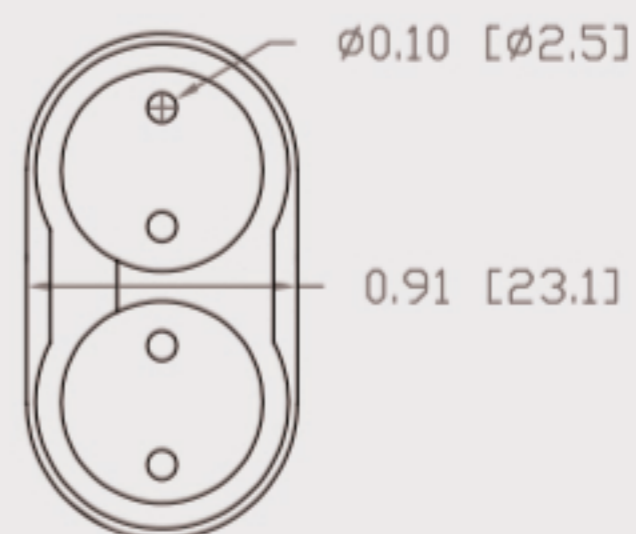

Technical Data Sheets

CUREUV Product No: **510973**

Lamp Type: TUV-PL-L36W

(A) Total Length:	410mm
(B) Arc Length:	370 mm
(C) Lamp Quartz Diameter :	17mm Twin Tube

Operating Current:	440mA
Lamp Voltage:	105
Lamp Wattage:	36

Peak UV Output:	253.7nm
Glass Type:	Non Ozone

Output UVC Watts:	12
Output $\mu\text{W}/\text{cm}^2$ @ 1m:	
Rated Life (hrs):	10,000

Lot Number: _____

Ignition and Seal Certification: _____

Test Operator: _____ Date: _____