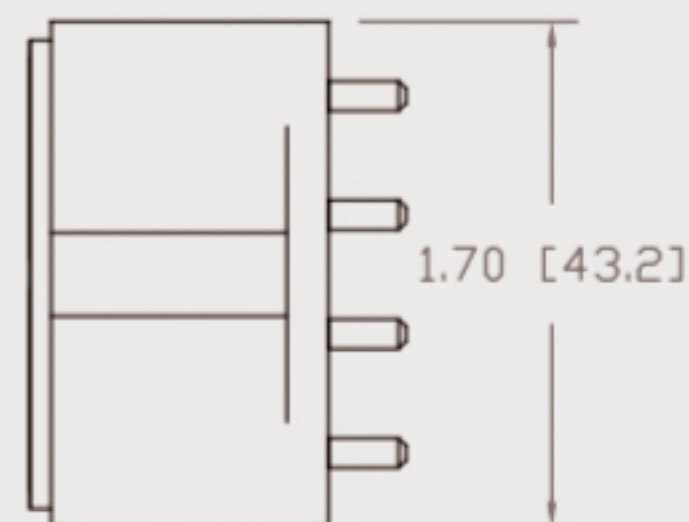

Technical Data Sheets

CUREUV Product No: **510973**

Lamp Type: TUV-PL-L36W

(A) Total Length:	410mm
(B) Arc Length:	370 mm
(C) Lamp Quartz Diameter :	17mm Twin Tube

Operating Current:	440mA
Lamp Voltage:	105
Lamp Wattage:	36

Peak UV Output:	253.7nm
Glass Type:	Non Ozone

Output UVC Watts:	12
Output $\mu\text{W}/\text{cm}^2$ @ 1m:	
Rated Life (hrs):	10,000

Lot Number: _____

Ignition and Seal Certification: _____

Test Operator: _____ Date: _____