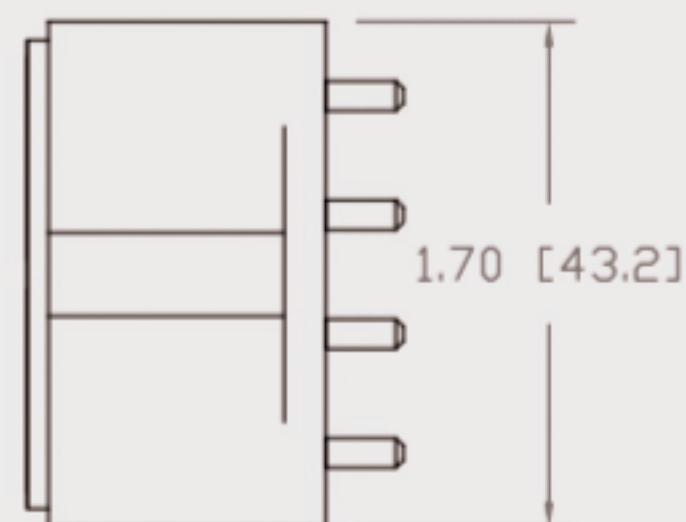

Technical Data Sheets

CUREUV Product No: **510972**

Lamp Type: TUV-PL-L36W

(A) Total Length:	410mm
(B) Arc Length:	370 mm
(C) Lamp Quartz Diameter :	17mm Twin Tube

Operating Current:	440mA
Lamp Voltage:	105
Lamp Wattage:	36

Peak UV Output:	253.7nm
Glass Type:	Non Ozone

Output UVC Watts:	12
Output uW/cm ² @ 1m:	
Rated Life (hrs):	10,000

Lot Number: _____

Ignition and Seal Certification: _____

Test Operator: _____ Date: _____