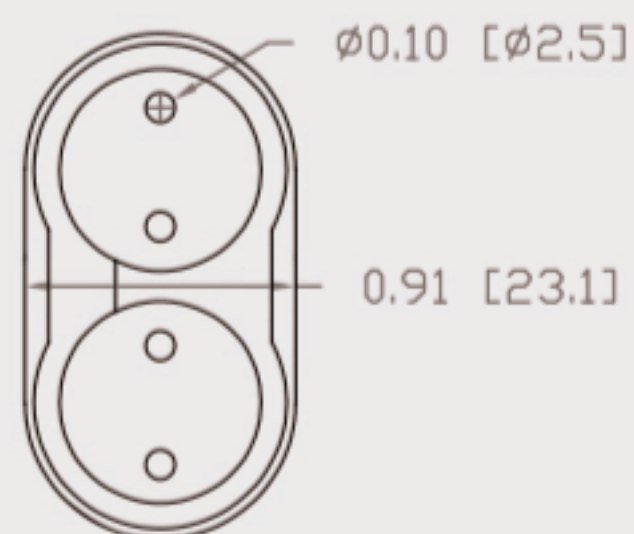

Technical Data Sheets

CUREUV Product No: **510972**

Lamp Type: TUV-PL-L36W

(A) Total Length:	410mm
(B) Arc Length:	370 mm
(C) Lamp Quartz Diameter :	17mm Twin Tube

Operating Current:	440mA
Lamp Voltage:	105
Lamp Wattage:	36

Peak UV Output:	253.7nm
Glass Type:	Non Ozone

Output UVC Watts:	12
Output uW/cm ² @ 1m:	
Rated Life (hrs):	10,000

Lot Number: _____

Ignition and Seal Certification: _____

Test Operator: _____ Date: _____