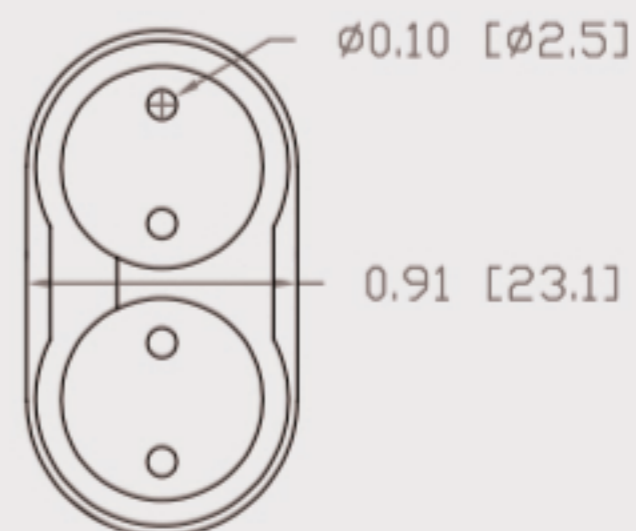

Technical Data Sheets

CUREUV Product No: **510971**

Lamp Type: TUV-PL-L36W

(A) Total Length:	410mm
(B) Arc Length:	370 mm
(C) Lamp Quartz Diameter :	17mm Twin Tube

Operating Current:	440mA
Lamp Voltage:	105
Lamp Wattage:	36

Peak UV Output:	253.7nm
Glass Type:	Non Ozone

Output UVC Watts:	12
Output uW/cm ² @ 1m:	
Rated Life (hrs):	10,000

Lot Number: _____

Ignition and Seal Certification: _____

Test Operator: _____ Date: _____