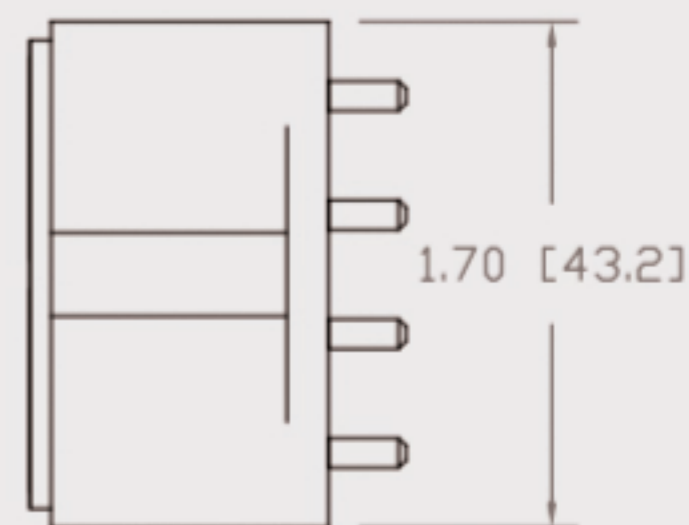

Technical Data Sheets

CUREUV Product No: **510971**

Lamp Type: TUV-PL-L36W

(A) Total Length:	410mm
(B) Arc Length:	370 mm
(C) Lamp Quartz Diameter :	17mm Twin Tube

Operating Current:	440mA
Lamp Voltage:	105
Lamp Wattage:	36

Peak UV Output:	253.7nm
Glass Type:	Non Ozone

Output UVC Watts:	12
Output uW/cm ² @ 1m:	
Rated Life (hrs):	10,000

Lot Number: _____

Ignition and Seal Certification: _____

Test Operator: _____ Date: _____