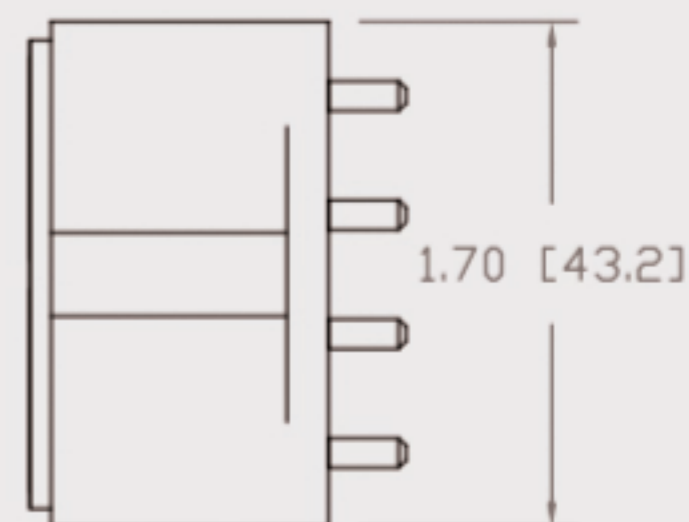

# Technical Data Sheets

CUREUV Product No: **510970**

Lamp Type: TUV-PL-L36W

(A) Total Length:	410mm
(B) Arc Length:	370 mm
(C) Lamp Quartz Diameter :	17mm Twin Tube

Operating Current:	440mA
Lamp Voltage:	105
Lamp Wattage:	36

Peak UV Output:	253.7nm
Glass Type:	Non Ozone

Output UVC Watts:	12
Output uW/cm <sup>2</sup> @ 1m:	
Rated Life (hrs):	10,000

Lot Number: \_\_\_\_\_

Ignition and Seal Certification: \_\_\_\_\_

Test Operator: \_\_\_\_\_ Date: \_\_\_\_\_