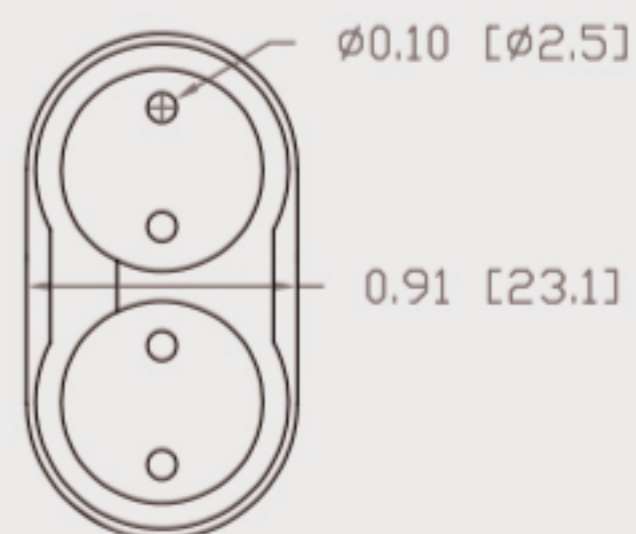

# Technical Data Sheets

CUREUV Product No: **510970**

Lamp Type: TUV-PL-L36W

(A) Total Length:	410mm
(B) Arc Length:	370 mm
(C) Lamp Quartz Diameter :	17mm Twin Tube

Operating Current:	440mA
Lamp Voltage:	105
Lamp Wattage:	36

Peak UV Output:	253.7nm
Glass Type:	Non Ozone

Output UVC Watts:	12
Output uW/cm <sup>2</sup> @ 1m:	
Rated Life (hrs):	10,000

Lot Number: \_\_\_\_\_

Ignition and Seal Certification: \_\_\_\_\_

Test Operator: \_\_\_\_\_ Date: \_\_\_\_\_