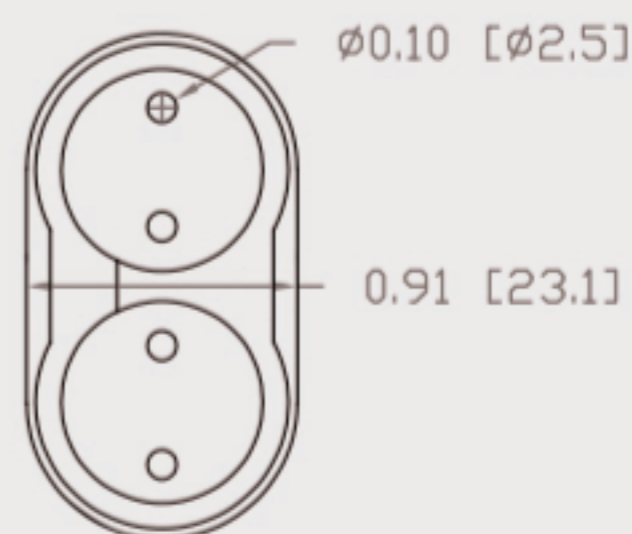

Technical Data Sheets

CUREUV Product No: **510969**

Lamp Type: TUV-PL-L36W

(A) Total Length:	410mm
(B) Arc Length:	370 mm
(C) Lamp Quartz Diameter :	17mm Twin Tube

Operating Current:	440mA
Lamp Voltage:	105
Lamp Wattage:	36

Peak UV Output:	253.7nm
Glass Type:	Non Ozone

Output UVC Watts:	12
Output uW/cm ² @ 1m:	
Rated Life (hrs):	10,000

Lot Number: _____

Ignition and Seal Certification: _____

Test Operator: _____ Date: _____