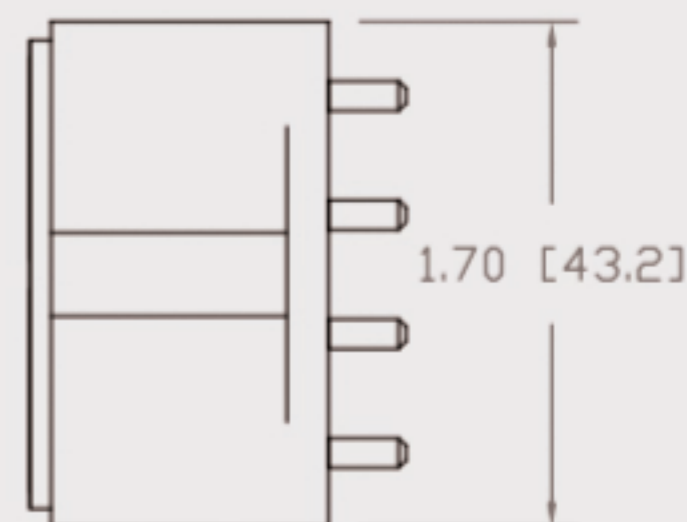

Technical Data Sheets

CUREUV Product No: **510969**

Lamp Type: TUV-PL-L36W

(A) Total Length:	410mm
(B) Arc Length:	370 mm
(C) Lamp Quartz Diameter :	17mm Twin Tube

Operating Current:	440mA
Lamp Voltage:	105
Lamp Wattage:	36

Peak UV Output:	253.7nm
Glass Type:	Non Ozone

Output UVC Watts:	12
Output uW/cm ² @ 1m:	
Rated Life (hrs):	10,000

Lot Number: _____

Ignition and Seal Certification: _____

Test Operator: _____ Date: _____