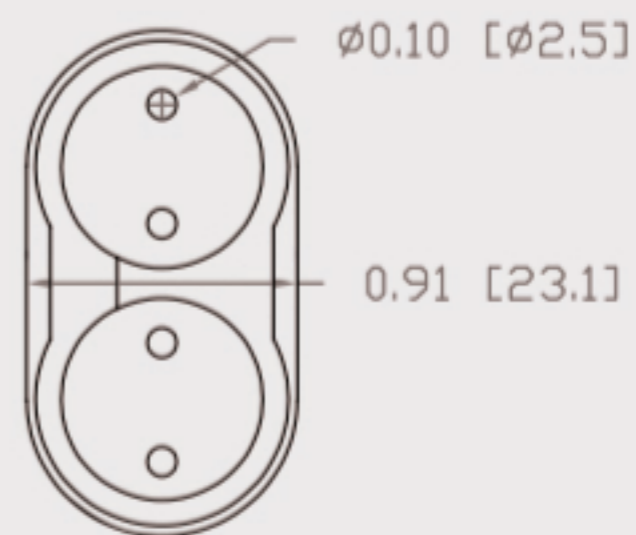

# Technical Data Sheets

CUREUV Product No: **510968**

Lamp Type: TUV-PL-L36W

(A) Total Length:	410mm
(B) Arc Length:	370 mm
(C) Lamp Quartz Diameter :	17mm Twin Tube

Operating Current:	440mA
Lamp Voltage:	105
Lamp Wattage:	36

Peak UV Output:	253.7nm
Glass Type:	Non Ozone

Output UVC Watts:	12
Output uW/cm <sup>2</sup> @ 1m:	
Rated Life (hrs):	10,000

Lot Number: \_\_\_\_\_

Ignition and Seal Certification: \_\_\_\_\_

Test Operator: \_\_\_\_\_ Date: \_\_\_\_\_