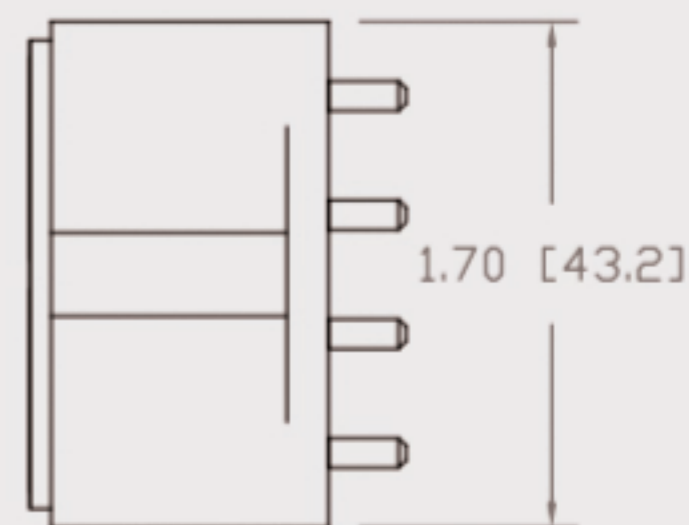

# Technical Data Sheets

CUREUV Product No: **510968**

Lamp Type: TUV-PL-L36W

(A) Total Length:	410mm
(B) Arc Length:	370 mm
(C) Lamp Quartz Diameter :	17mm Twin Tube

Operating Current:	440mA
Lamp Voltage:	105
Lamp Wattage:	36

Peak UV Output:	253.7nm
Glass Type:	Non Ozone

Output UVC Watts:	12
Output uW/cm <sup>2</sup> @ 1m:	
Rated Life (hrs):	10,000

Lot Number: \_\_\_\_\_

Ignition and Seal Certification: \_\_\_\_\_

Test Operator: \_\_\_\_\_ Date: \_\_\_\_\_