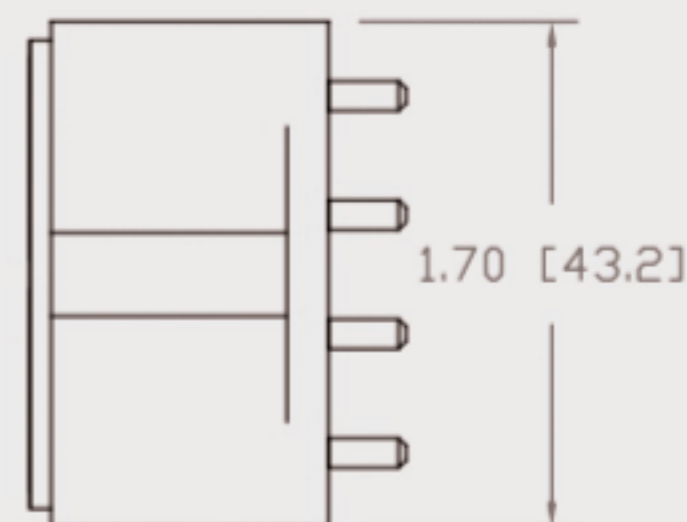

Technical Data Sheets

CUREUV Product No: **510967**

Lamp Type: TUV-PL-L36W

(A) Total Length:	410mm
(B) Arc Length:	370 mm
(C) Lamp Quartz Diameter :	17mm Twin Tube

Operating Current:	440mA
Lamp Voltage:	105
Lamp Wattage:	36

Peak UV Output:	253.7nm
Glass Type:	Non Ozone

Output UVC Watts:	12
Output uW/cm ² @ 1m:	
Rated Life (hrs):	10,000

Lot Number: _____

Ignition and Seal Certification: _____

Test Operator: _____ Date: _____