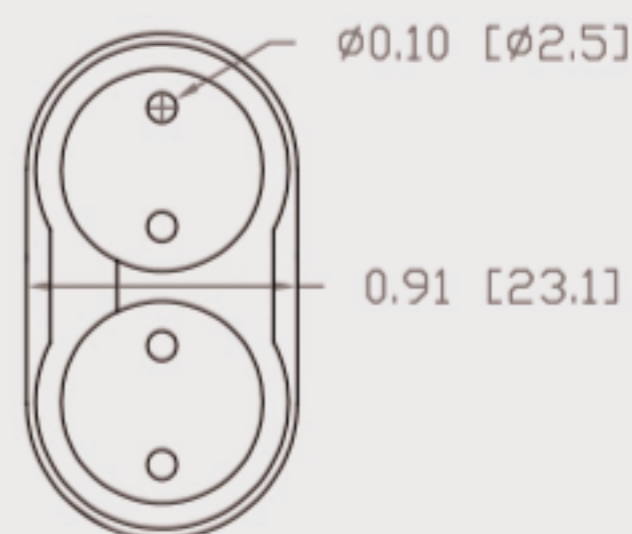

Technical Data Sheets

CUREUV Product No: **510967**

Lamp Type: TUV-PL-L36W

(A) Total Length:	410mm
(B) Arc Length:	370 mm
(C) Lamp Quartz Diameter :	17mm Twin Tube

Operating Current:	440mA
Lamp Voltage:	105
Lamp Wattage:	36

Peak UV Output:	253.7nm
Glass Type:	Non Ozone

Output UVC Watts:	12
Output uW/cm ² @ 1m:	
Rated Life (hrs):	10,000

Lot Number: _____

Ignition and Seal Certification: _____

Test Operator: _____ Date: _____