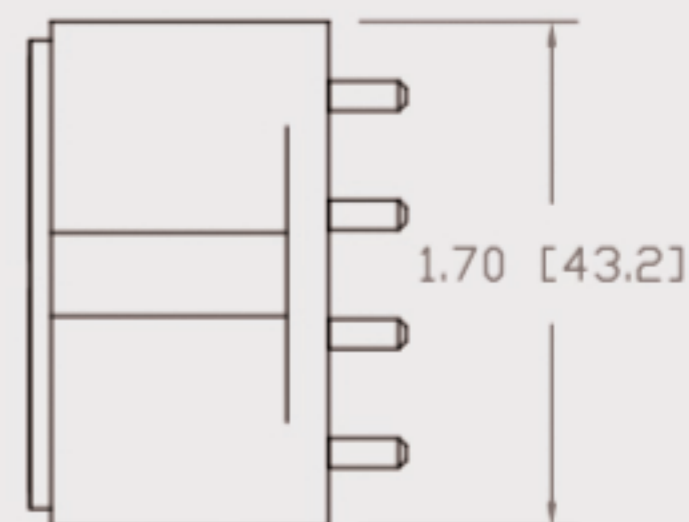

# Technical Data Sheets

CUREUV Product No: **510966**

Lamp Type: TUV-PL-L36W

(A) Total Length:	410mm
(B) Arc Length:	370 mm
(C) Lamp Quartz Diameter :	17mm Twin Tube

Operating Current:	440mA
Lamp Voltage:	105
Lamp Wattage:	36

Peak UV Output:	253.7nm
Glass Type:	Non Ozone

Output UVC Watts:	12
Output uW/cm <sup>2</sup> @ 1m:	
Rated Life (hrs):	10,000

Lot Number: \_\_\_\_\_

Ignition and Seal Certification: \_\_\_\_\_

Test Operator: \_\_\_\_\_ Date: \_\_\_\_\_