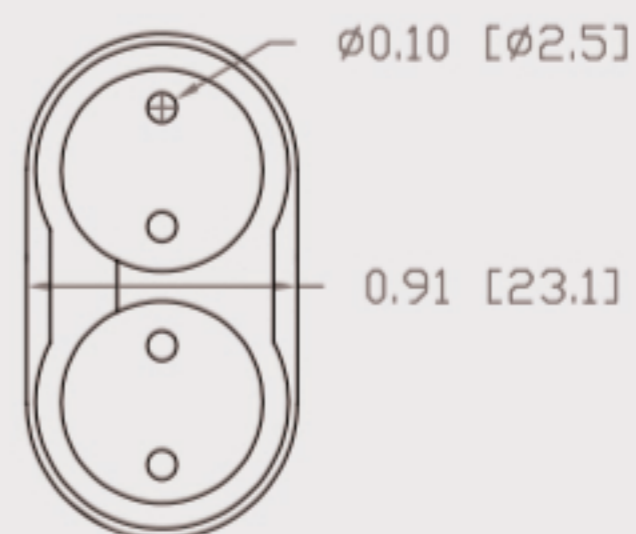

# Technical Data Sheets

CUREUV Product No: **510966**

Lamp Type: TUV-PL-L36W

(A) Total Length:	410mm
(B) Arc Length:	370 mm
(C) Lamp Quartz Diameter :	17mm Twin Tube

Operating Current:	440mA
Lamp Voltage:	105
Lamp Wattage:	36

Peak UV Output:	253.7nm
Glass Type:	Non Ozone

Output UVC Watts:	12
Output uW/cm <sup>2</sup> @ 1m:	
Rated Life (hrs):	10,000

Lot Number: \_\_\_\_\_

Ignition and Seal Certification: \_\_\_\_\_

Test Operator: \_\_\_\_\_ Date: \_\_\_\_\_