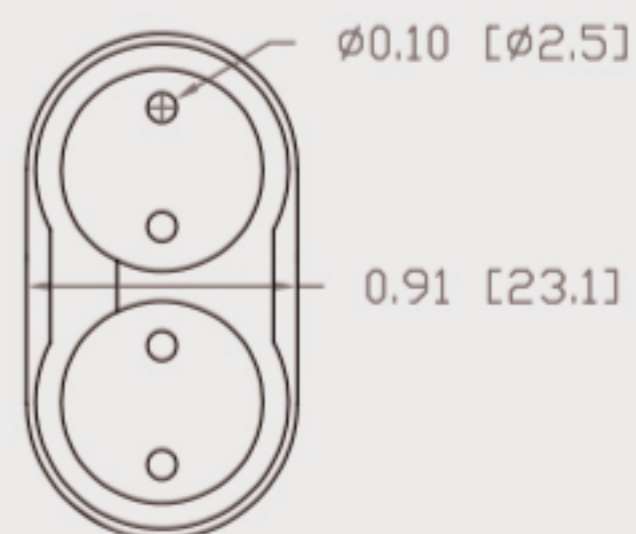

Technical Data Sheets

CUREUV Product No: **510965**

Lamp Type: TUV-PL-L36W

(A) Total Length:	410mm
(B) Arc Length:	370 mm
(C) Lamp Quartz Diameter :	17mm Twin Tube

Operating Current:	440mA
Lamp Voltage:	105
Lamp Wattage:	36

Peak UV Output:	253.7nm
Glass Type:	Non Ozone

Output UVC Watts:	12
Output $\mu\text{W}/\text{cm}^2$ @ 1m:	
Rated Life (hrs):	10,000

Lot Number: _____

Ignition and Seal Certification: _____

Test Operator: _____ Date: _____