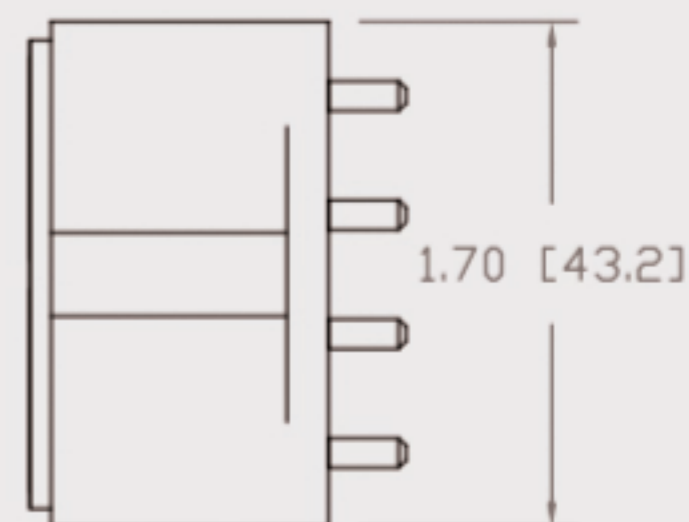

Technical Data Sheets

CUREUV Product No: **510965**

Lamp Type: TUV-PL-L36W

(A) Total Length:	410mm
(B) Arc Length:	370 mm
(C) Lamp Quartz Diameter :	17mm Twin Tube

Operating Current:	440mA
Lamp Voltage:	105
Lamp Wattage:	36

Peak UV Output:	253.7nm
Glass Type:	Non Ozone

Output UVC Watts:	12
Output $\mu\text{W}/\text{cm}^2$ @ 1m:	
Rated Life (hrs):	10,000

Lot Number: _____

Ignition and Seal Certification: _____

Test Operator: _____ Date: _____