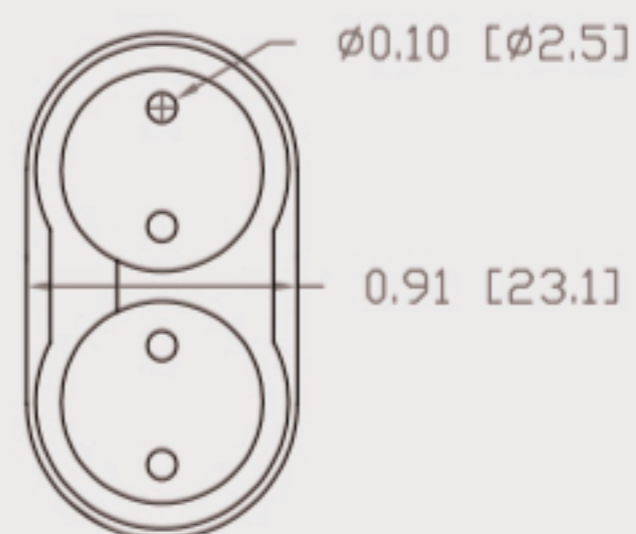

# Technical Data Sheets

CUREUV Product No: **510963**

**cureuv.com**

YOUR UV LIGHT EXPERTS

Lamp Type: TUV-PL-L36W

(A) Total Length:	410mm
(B) Arc Length:	370 mm
(C) Lamp Quartz Diameter :	17mm Twin Tube

Operating Current: 440mA

Lamp Voltage: 105

Lamp Wattage: 36

Peak UV Output: 253.7nm

Glass Type: Non Ozone

Output UVC Watts: 12

Output  $\mu\text{W}/\text{cm}^2$  @ 1m:

Rated Life (hrs): 10,000

Lot Number: \_\_\_\_\_