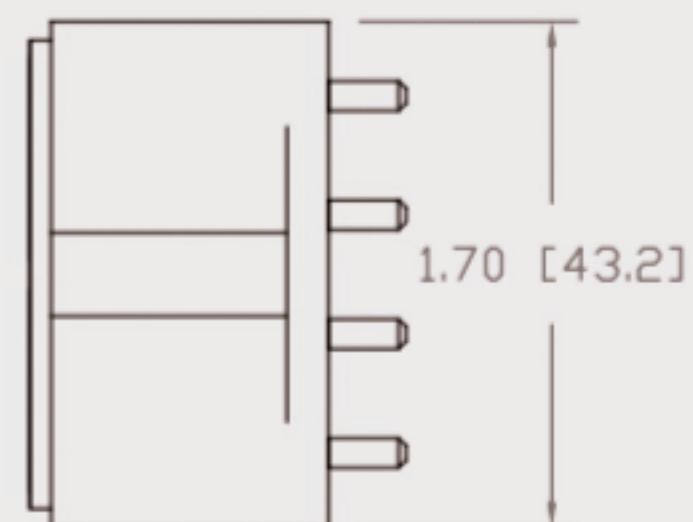

# Technical Data Sheets

CUREUV Product No: **510963**

**cureuv.com**

YOUR UV LIGHT EXPERTS

Lamp Type: TUV-PL-L36W

(A) Total Length:	410mm
(B) Arc Length:	370 mm
(C) Lamp Quartz Diameter :	17mm Twin Tube

Operating Current: 440mA

Lamp Voltage: 105

Lamp Wattage: 36

Peak UV Output: 253.7nm

Glass Type: Non Ozone

Output UVC Watts: 12

Output  $\mu\text{W}/\text{cm}^2$  @ 1m:

Rated Life (hrs): 10,000

Lot Number: \_\_\_\_\_