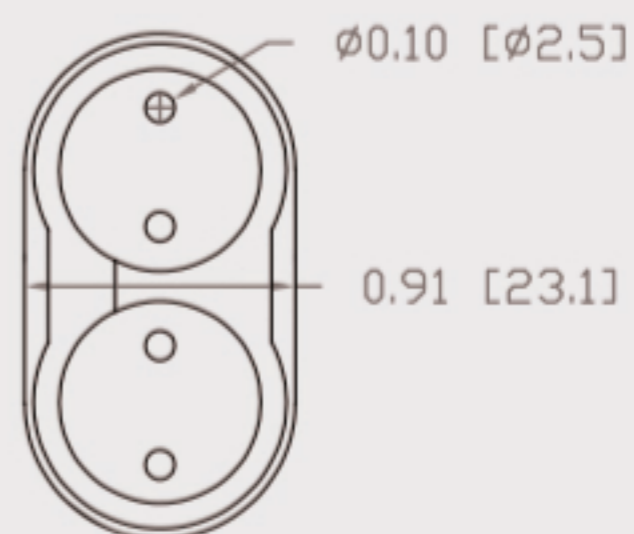

Technical Data Sheets

CUREUV Product No: **510962**

Lamp Type: TUV-PL-L36W

(A) Total Length:	410mm
(B) Arc Length:	370 mm
(C) Lamp Quartz Diameter :	17mm Twin Tube

Operating Current:	440mA
Lamp Voltage:	105
Lamp Wattage:	36

Peak UV Output:	253.7nm
Glass Type:	Non Ozone

Output UVC Watts:	12
Output uW/cm ² @ 1m:	
Rated Life (hrs):	10,000

Lot Number: _____

Ignition and Seal Certification: _____

Test Operator: _____ Date: _____