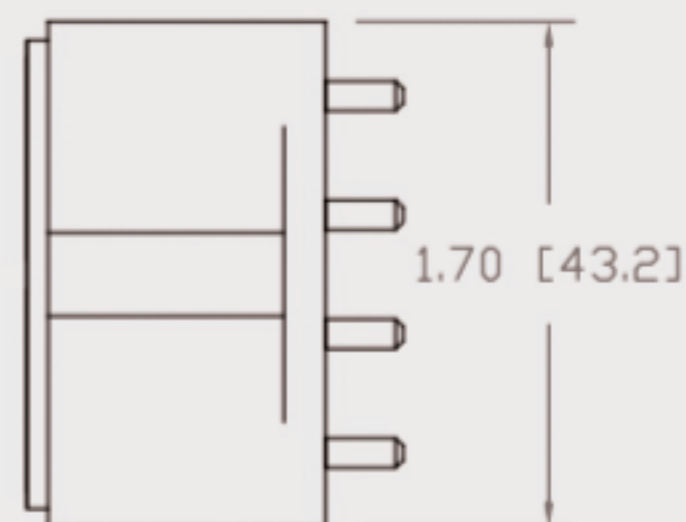

Technical Data Sheets

CUREUV Product No: **510962**

Lamp Type: TUV-PL-L36W

(A) Total Length:	410mm
(B) Arc Length:	370 mm
(C) Lamp Quartz Diameter :	17mm Twin Tube

Operating Current:	440mA
Lamp Voltage:	105
Lamp Wattage:	36

Peak UV Output:	253.7nm
Glass Type:	Non Ozone

Output UVC Watts:	12
Output uW/cm ² @ 1m:	
Rated Life (hrs):	10,000

Lot Number: _____

Ignition and Seal Certification: _____

Test Operator: _____ Date: _____