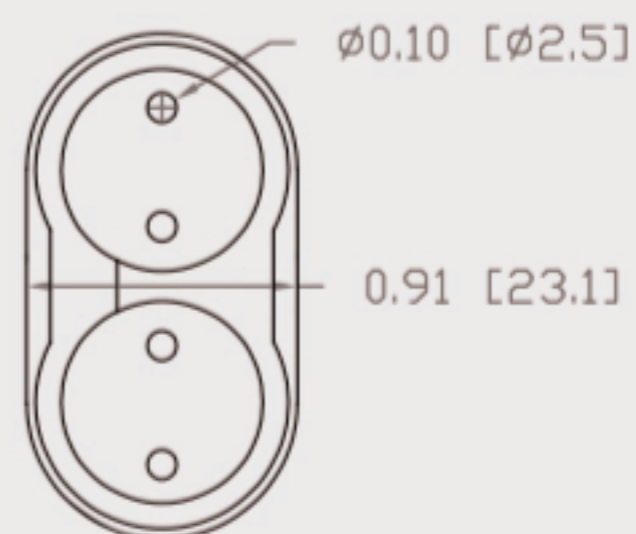

# Technical Data Sheets

CUREUV Product No: **510961**

**cureuv.com**

YOUR UV LIGHT EXPERTS

Lamp Type: TUV-PL-L36W

(A) Total Length:	410mm
(B) Arc Length:	370 mm
(C) Lamp Quartz Diameter :	17mm Twin Tube

Operating Current:	440mA
Lamp Voltage:	105
Lamp Wattage:	36

Peak UV Output:	253.7nm
Glass Type:	Non Ozone

Output UVC Watts:	12
Output $\mu\text{W}/\text{cm}^2$ @ 1m:	
Rated Life (hrs):	10,000

Lot Number: \_\_\_\_\_

Ignition and Seal Certification: \_\_\_\_\_

Test Operator: \_\_\_\_\_ Date: \_\_\_\_\_