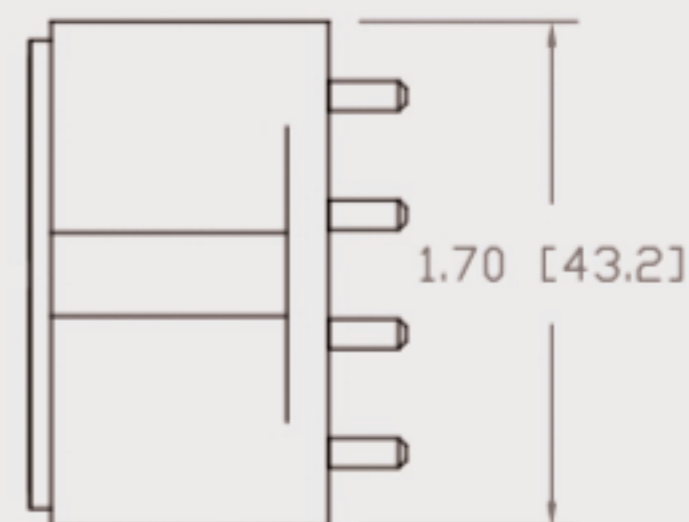

# Technical Data Sheets

CUREUV Product No: **510961**

**cureuv.com**

YOUR UV LIGHT EXPERTS

Lamp Type: TUV-PL-L36W

(A) Total Length:	410mm
(B) Arc Length:	370 mm
(C) Lamp Quartz Diameter :	17mm Twin Tube

Operating Current:	440mA
Lamp Voltage:	105
Lamp Wattage:	36

Peak UV Output:	253.7nm
Glass Type:	Non Ozone

Output UVC Watts:	12
Output $\mu\text{W}/\text{cm}^2$ @ 1m:	
Rated Life (hrs):	10,000

Lot Number: \_\_\_\_\_

Ignition and Seal Certification: \_\_\_\_\_

Test Operator: \_\_\_\_\_ Date: \_\_\_\_\_