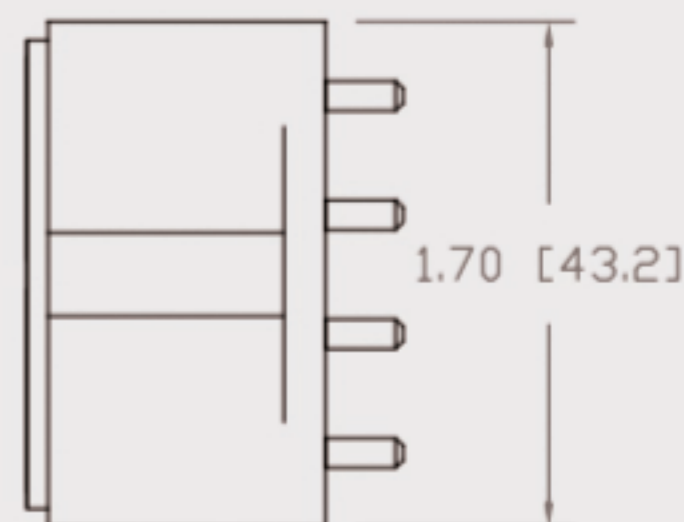

Technical Data Sheets

CUREUV Product No: **510960**

Lamp Type: TUV-PL-L36W

(A) Total Length:	410mm
(B) Arc Length:	370 mm
(C) Lamp Quartz Diameter :	17mm Twin Tube

Operating Current:	440mA
Lamp Voltage:	105
Lamp Wattage:	36

Peak UV Output:	253.7nm
Glass Type:	Non Ozone

Output UVC Watts:	12
Output uW/cm ² @ 1m:	
Rated Life (hrs):	10,000

Lot Number: _____

Ignition and Seal Certification: _____

Test Operator: _____ Date: _____