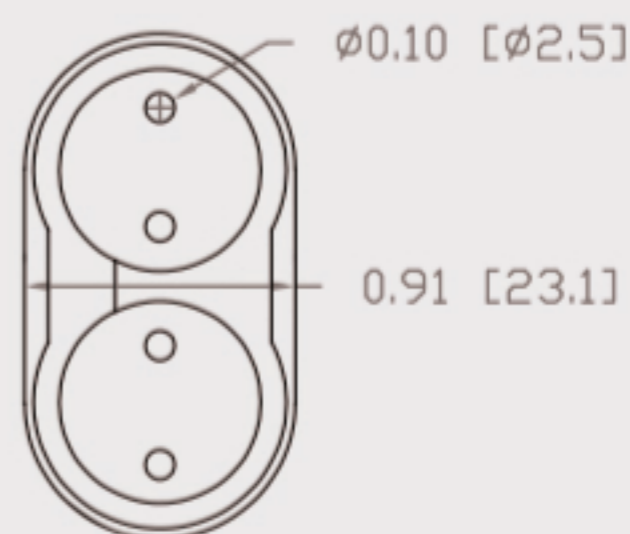

Technical Data Sheets

CUREUV Product No: **510960**

Lamp Type: TUV-PL-L36W

(A) Total Length:	410mm
(B) Arc Length:	370 mm
(C) Lamp Quartz Diameter :	17mm Twin Tube

Operating Current:	440mA
Lamp Voltage:	105
Lamp Wattage:	36

Peak UV Output:	253.7nm
Glass Type:	Non Ozone

Output UVC Watts:	12
Output uW/cm ² @ 1m:	
Rated Life (hrs):	10,000

Lot Number: _____

Ignition and Seal Certification: _____

Test Operator: _____ Date: _____