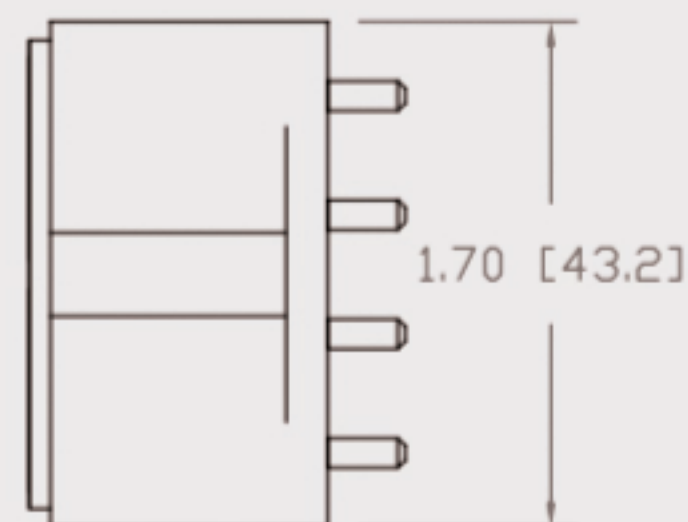

# Technical Data Sheets

CUREUV Product No: **510959**

**cureuv.com**

YOUR UV LIGHT EXPERTS

Lamp Type: TUV-PL-L36W

(A) Total Length:	410mm
(B) Arc Length:	370 mm
(C) Lamp Quartz Diameter :	17mm Twin Tube

Operating Current:	440mA
Lamp Voltage:	105
Lamp Wattage:	36

Peak UV Output:	253.7nm
Glass Type:	Non Ozone

Output UVC Watts:	12
Output $\mu\text{W}/\text{cm}^2$ @ 1m:	
Rated Life (hrs):	10,000

Lot Number: \_\_\_\_\_

Ignition and Seal Certification: \_\_\_\_\_

Test Operator: \_\_\_\_\_ Date: \_\_\_\_\_