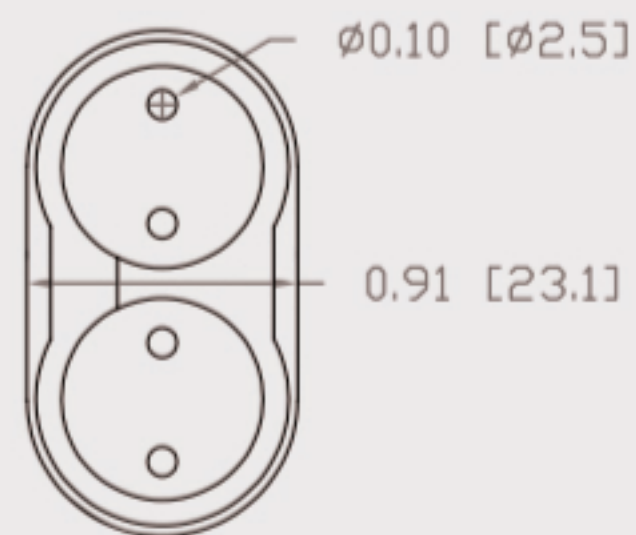

# Technical Data Sheets

CUREUV Product No: **510959**

**cureuv.com**

YOUR UV LIGHT EXPERTS

Lamp Type: TUV-PL-L36W

(A) Total Length:	410mm
(B) Arc Length:	370 mm
(C) Lamp Quartz Diameter :	17mm Twin Tube

Operating Current:	440mA
Lamp Voltage:	105
Lamp Wattage:	36

Peak UV Output:	253.7nm
Glass Type:	Non Ozone

Output UVC Watts:	12
Output $\mu\text{W}/\text{cm}^2$ @ 1m:	
Rated Life (hrs):	10,000

Lot Number: \_\_\_\_\_

Ignition and Seal Certification: \_\_\_\_\_

Test Operator: \_\_\_\_\_ Date: \_\_\_\_\_