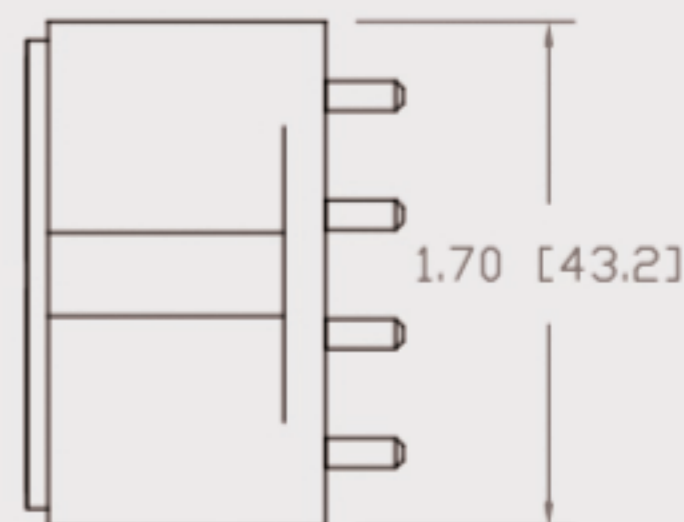

Technical Data Sheets

CUREUV Product No: **510958**

cureuv.com

YOUR UV LIGHT EXPERTS

Lamp Type: TUV-PL-L36W

(A) Total Length:	410mm
(B) Arc Length:	370 mm
(C) Lamp Quartz Diameter :	17mm Twin Tube

Operating Current:	440mA
Lamp Voltage:	105
Lamp Wattage:	36

Peak UV Output:	253.7nm
Glass Type:	Non Ozone

Output UVC Watts:	12
Output uW/cm ² @ 1m:	
Rated Life (hrs):	10,000

Lot Number: _____

Ignition and Seal Certification: _____

Test Operator: _____ Date: _____