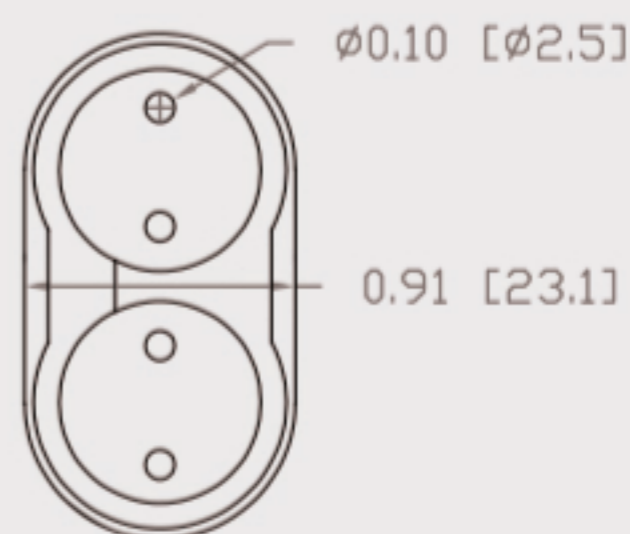

Technical Data Sheets

CUREUV Product No: **510958**

cureuv.com

YOUR UV LIGHT EXPERTS

Lamp Type: TUV-PL-L36W

(A) Total Length:	410mm
(B) Arc Length:	370 mm
(C) Lamp Quartz Diameter :	17mm Twin Tube

Operating Current:	440mA
Lamp Voltage:	105
Lamp Wattage:	36

Peak UV Output:	253.7nm
Glass Type:	Non Ozone

Output UVC Watts:	12
Output uW/cm ² @ 1m:	
Rated Life (hrs):	10,000

Lot Number: _____

Ignition and Seal Certification: _____

Test Operator: _____ Date: _____