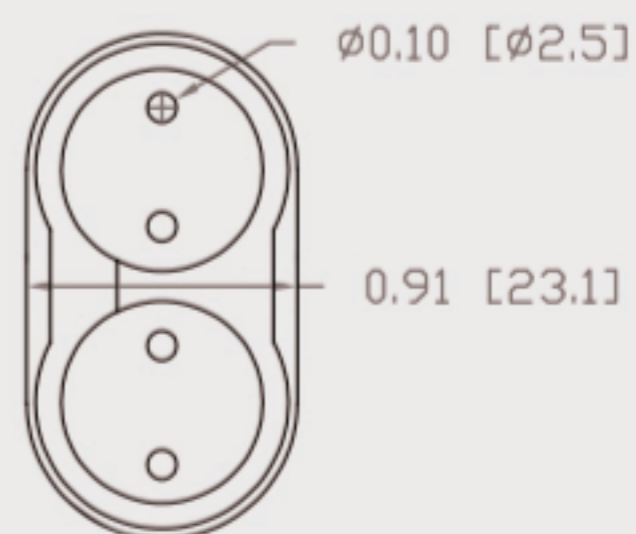

Technical Data Sheets

CUREUV Product No: **510957**

cureuv.com

YOUR UV LIGHT EXPERTS

Lamp Type: TUV-PL-L36W

(A) Total Length:	410mm
(B) Arc Length:	370 mm
(C) Lamp Quartz Diameter :	17mm Twin Tube

Operating Current:	440mA
Lamp Voltage:	105
Lamp Wattage:	36

Peak UV Output: 253.7nm

Glass Type: Non Ozone

Output UVC Watts:	12
Output $\mu\text{W}/\text{cm}^2$ @ 1m:	
Rated Life (hrs):	10,000

Lot Number: _____

Ignition and Seal Certification: _____

Test Operator: _____ Date: _____