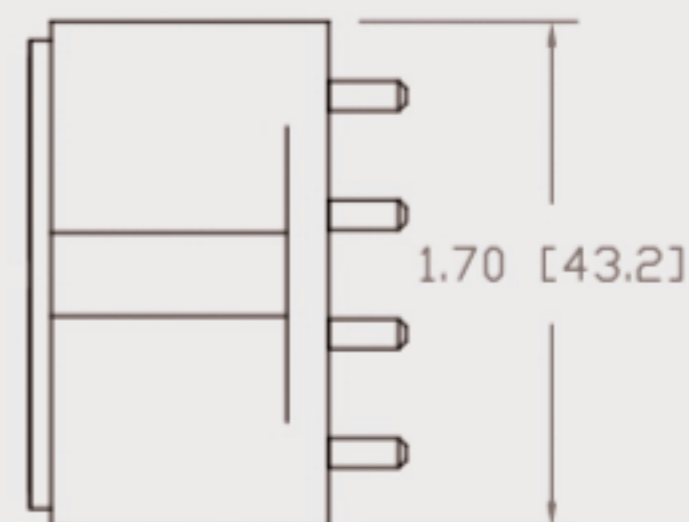

Technical Data Sheets

CUREUV Product No: **510957**

cureuv.com

YOUR UV LIGHT EXPERTS

Lamp Type: TUV-PL-L36W

(A) Total Length:	410mm
(B) Arc Length:	370 mm
(C) Lamp Quartz Diameter :	17mm Twin Tube

Operating Current:	440mA
Lamp Voltage:	105
Lamp Wattage:	36

Peak UV Output: 253.7nm

Glass Type: Non Ozone

Output UVC Watts:	12
Output $\mu\text{W}/\text{cm}^2$ @ 1m:	
Rated Life (hrs):	10,000

Lot Number: _____

Ignition and Seal Certification: _____

Test Operator: _____ Date: _____