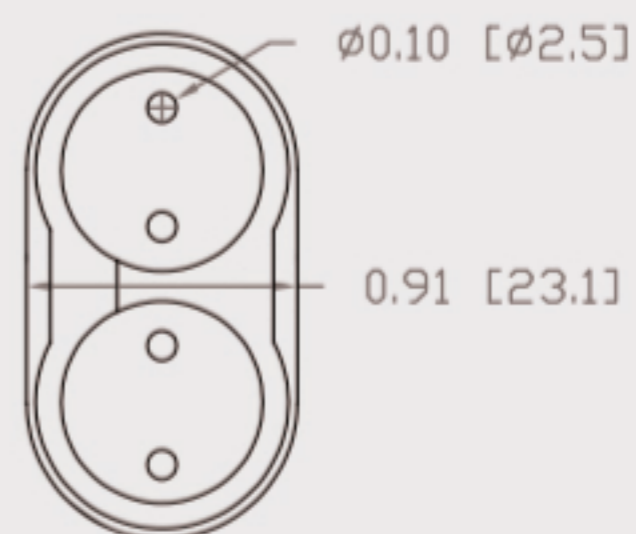

Technical Data Sheets

CUREUV Product No: **510956**

cureuv.com

YOUR UV LIGHT EXPERTS

Lamp Type: TUV-PL-L36W

(A) Total Length:	410mm
(B) Arc Length:	370 mm
(C) Lamp Quartz Diameter :	17mm Twin Tube

Operating Current:	440mA
Lamp Voltage:	105
Lamp Wattage:	36

Peak UV Output:	253.7nm
Glass Type:	Non Ozone

Output UVC Watts:	12
Output $\mu\text{W}/\text{cm}^2$ @ 1m:	
Rated Life (hrs):	10,000

Lot Number: _____

Ignition and Seal Certification: _____

Test Operator: _____ Date: _____