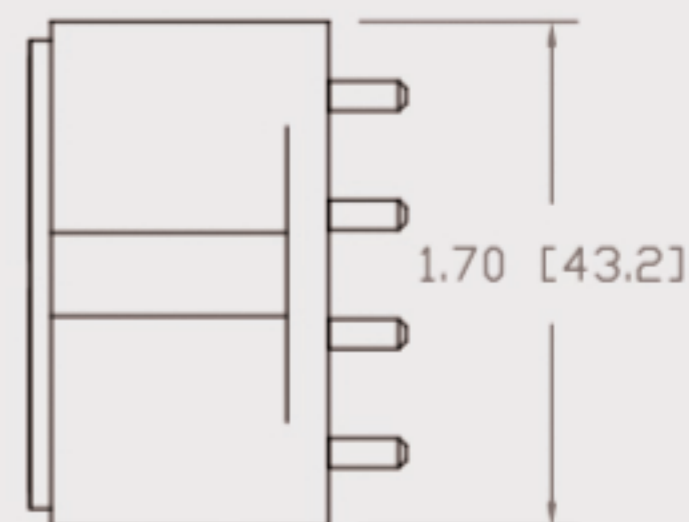

Technical Data Sheets

CUREUV Product No: **510956**

cureuv.com

YOUR UV LIGHT EXPERTS

Lamp Type: TUV-PL-L36W

(A) Total Length:	410mm
(B) Arc Length:	370 mm
(C) Lamp Quartz Diameter :	17mm Twin Tube

Operating Current:	440mA
Lamp Voltage:	105
Lamp Wattage:	36

Peak UV Output:	253.7nm
Glass Type:	Non Ozone

Output UVC Watts:	12
Output $\mu\text{W}/\text{cm}^2$ @ 1m:	
Rated Life (hrs):	10,000

Lot Number: _____

Ignition and Seal Certification: _____

Test Operator: _____ Date: _____