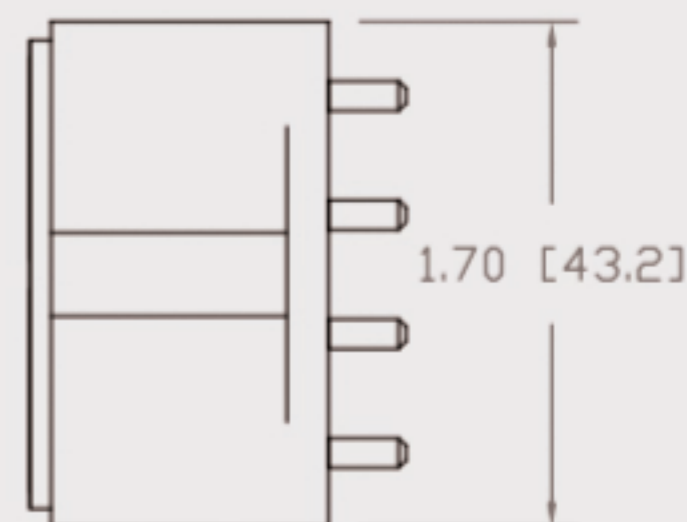

# Technical Data Sheets

CUREUV Product No: **510955**

Lamp Type: TUV-PL-L36W

(A) Total Length:	410mm
(B) Arc Length:	370 mm
(C) Lamp Quartz Diameter :	17mm Twin Tube

Operating Current:	440mA
Lamp Voltage:	105
Lamp Wattage:	36

Peak UV Output:	253.7nm
Glass Type:	Non Ozone

Output UVC Watts:	12
Output uW/cm <sup>2</sup> @ 1m:	
Rated Life (hrs):	10,000

Lot Number: \_\_\_\_\_

Ignition and Seal Certification: \_\_\_\_\_

Test Operator: \_\_\_\_\_ Date: \_\_\_\_\_