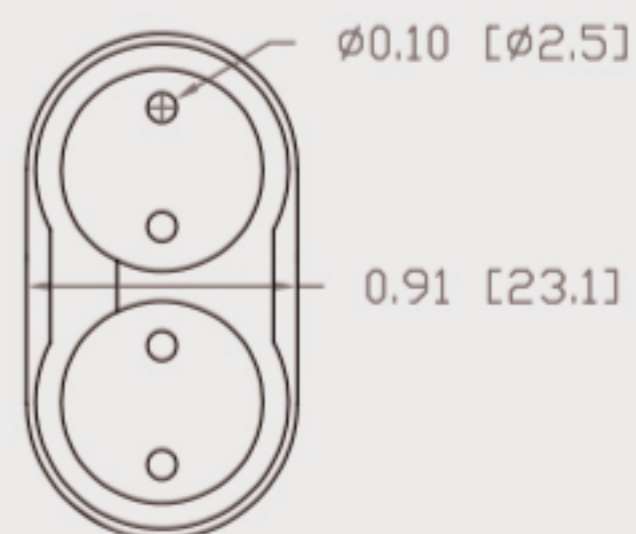

# Technical Data Sheets

CUREUV Product No: **510955**

Lamp Type: TUV-PL-L36W

(A) Total Length:	410mm
(B) Arc Length:	370 mm
(C) Lamp Quartz Diameter :	17mm Twin Tube

Operating Current:	440mA
Lamp Voltage:	105
Lamp Wattage:	36

Peak UV Output:	253.7nm
Glass Type:	Non Ozone

Output UVC Watts:	12
Output uW/cm <sup>2</sup> @ 1m:	
Rated Life (hrs):	10,000

Lot Number: \_\_\_\_\_

Ignition and Seal Certification: \_\_\_\_\_

Test Operator: \_\_\_\_\_ Date: \_\_\_\_\_