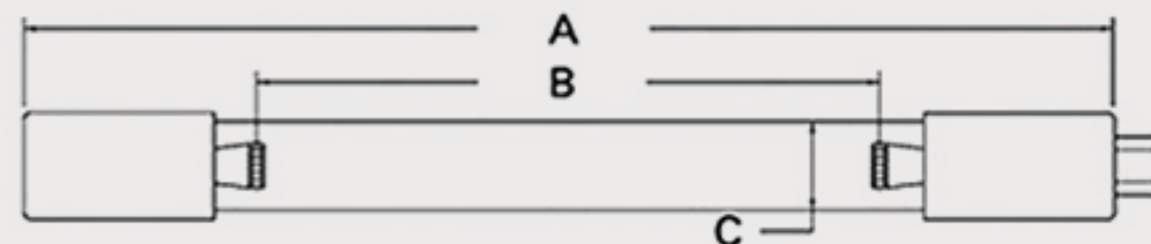

Technical Data Sheets

CUREUV Part No: **510953**

(A) Total Length: 436 mm

(B) Arc Length: 350 mm

(C) Lamp Quartz Diameter : 15 mm

Operating Current: 800mA

Lamp Voltage:

Lamp Wattage: 48

Peak UV Output: 253.7nm

Glass Type: Non Ozone

Output UVC Watts: 13

Output uW/cm² @ 1m: 120

Rated Life (hrs): 10,000

Style: 4 Pin

Style: No Hole Base

Lot Number: _____