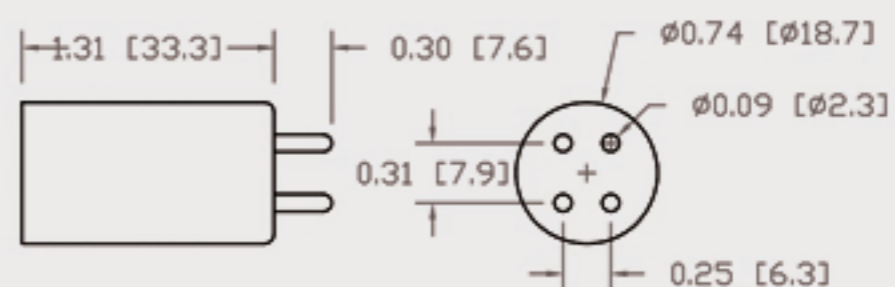

Technical Data Sheets

CUREUV Part No: **510953**

(A) Total Length: 436 mm

(B) Arc Length: 350 mm

(C) Lamp Quartz Diameter : 15 mm

Operating Current: 800mA

Lamp Voltage:

Lamp Wattage: 48

Peak UV Output: 253.7nm

Glass Type: Non Ozone

Output UVC Watts: 13

Output uW/cm² @ 1m: 120

Rated Life (hrs): 10,000

Style: 4 Pin

Style: No Hole Base

Lot Number: _____