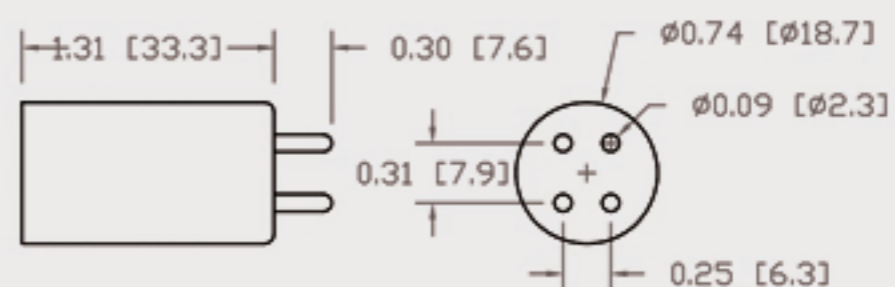

Technical Data Sheets

CUREUV Part No: **510952**

(A) Total Length: 436 mm

(B) Arc Length: 350 mm

(C) Lamp Quartz Diameter : 15 mm

Operating Current: 800mA

Lamp Voltage:

Lamp Wattage: 48

Peak UV Output: 253.7nm

Glass Type: Non Ozone

Output UVC Watts: 13

Output $\mu\text{W}/\text{cm}^2$ @ 1m: 120

Rated Life (hrs): 10,000

Style: 4 Pin

Style: No Hole Base

Lot Number: _____