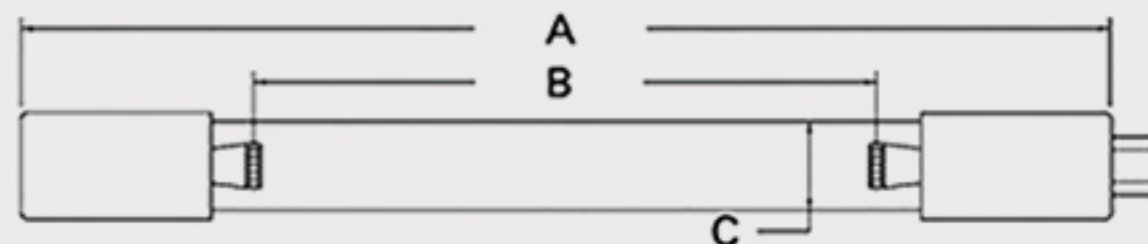

Technical Data Sheets

CUREUV Part No: **510952**

(A) Total Length: 436 mm

(B) Arc Length: 350 mm

(C) Lamp Quartz Diameter : 15 mm

Operating Current: 800mA

Lamp Voltage:

Lamp Wattage: 48

Peak UV Output: 253.7nm

Glass Type: Non Ozone

Output UVC Watts: 13

Output $\mu\text{W}/\text{cm}^2$ @ 1m: 120

Rated Life (hrs): 10,000

Style: 4 Pin

Style: No Hole Base

Lot Number: _____