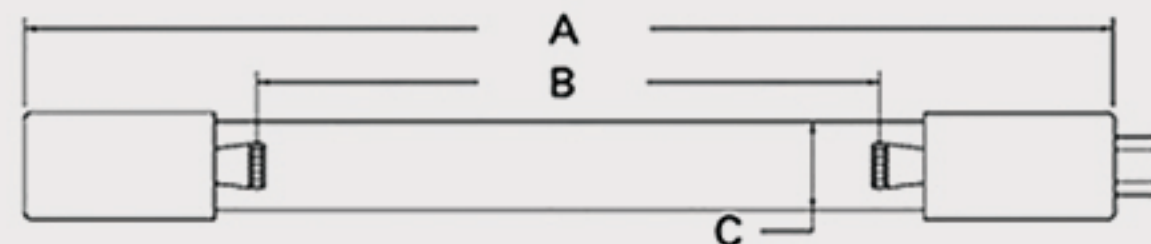

Technical Data Sheets

CUREUV Part No: **510951**

(A) Total Length: 436 mm

(B) Arc Length: 350 mm

(C) Lamp Quartz Diameter : 15 mm

Operating Current: 800mA

Lamp Voltage:

Lamp Wattage: 48

Peak UV Output: 253.7nm

Glass Type: Non Ozone

Output UVC Watts: 13

Output $\mu\text{W}/\text{cm}^2$ @ 1m: 120

Rated Life (hrs): 10,000

Style: 4 Pin

Style: No Hole Base

Lot Number: _____