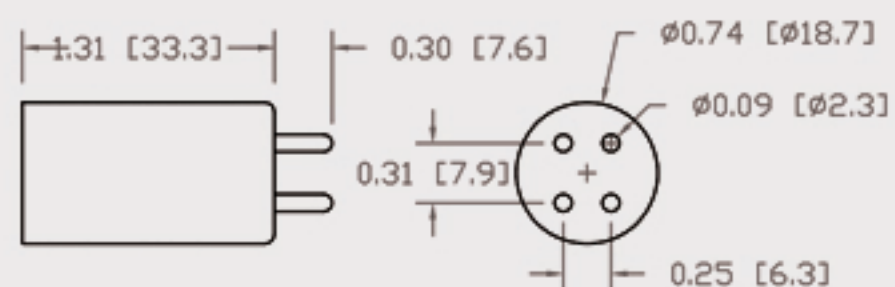

Technical Data Sheets

CUREUV Part No: **510951**

(A) Total Length: 436 mm

(B) Arc Length: 350 mm

(C) Lamp Quartz Diameter : 15 mm

Operating Current: 800mA

Lamp Voltage:

Lamp Wattage: 48

Peak UV Output: 253.7nm

Glass Type: Non Ozone

Output UVC Watts: 13

Output $\mu\text{W}/\text{cm}^2$ @ 1m: 120

Rated Life (hrs): 10,000

Style: 4 Pin

Style: No Hole Base

Lot Number: _____