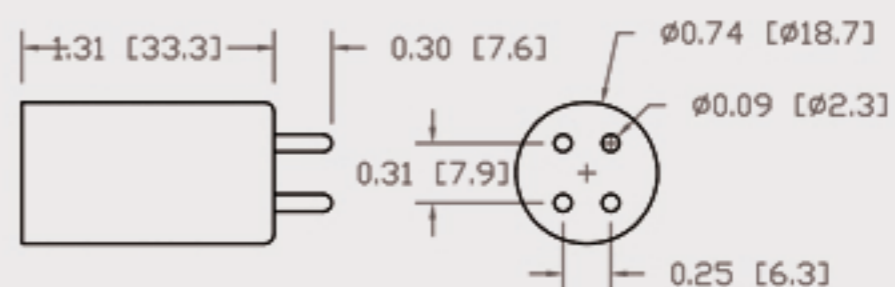

# Technical Data Sheets

CUREUV Part No: **510950**

(A) Total Length: 436 mm

(B) Arc Length: 350 mm

(C) Lamp Quartz Diameter : 15 mm

Operating Current: 800mA

Lamp Voltage:

Lamp Wattage: 48

Peak UV Output: 253.7nm

Glass Type: Non Ozone

Output UVC Watts: 13

Output uW/cm<sup>2</sup> @ 1m: 120

Rated Life (hrs): 10,000

Style: 4 Pin

Style: No Hole Base

Lot Number: \_\_\_\_\_