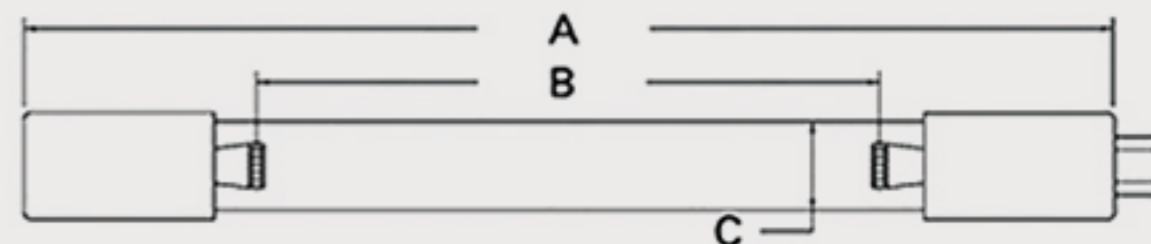

# Technical Data Sheets

CUREUV Part No: **510950**

(A) Total Length: 436 mm

(B) Arc Length: 350 mm

(C) Lamp Quartz Diameter : 15 mm

Operating Current: 800mA

Lamp Voltage:

Lamp Wattage: 48

Peak UV Output: 253.7nm

Glass Type: Non Ozone

Output UVC Watts: 13

Output uW/cm<sup>2</sup> @ 1m: 120

Rated Life (hrs): 10,000

Style: 4 Pin

Style: No Hole Base

Lot Number: \_\_\_\_\_