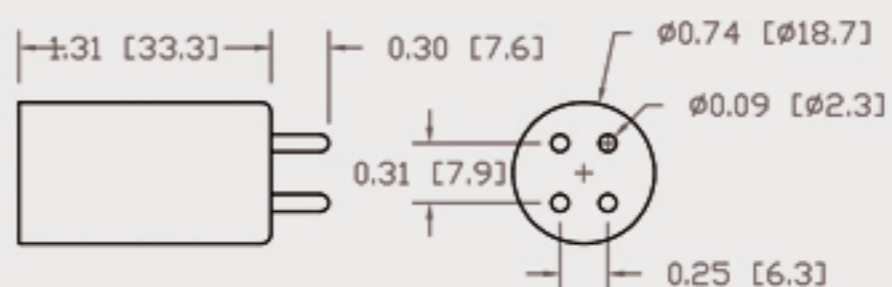

Technical Data Sheets

CUREUV Part No: **510948**

(A) Total Length: 436 mm

(B) Arc Length: 350 mm

(C) Lamp Quartz Diameter : 15 mm

Operating Current: 800mA

Lamp Voltage:

Lamp Wattage: 48

Peak UV Output: 253.7nm

Glass Type: Non Ozone

Output UVC Watts: 13

Output uW/cm² @ 1m: 120

Rated Life (hrs): 10,000

Style: 4 Pin

Style: No Hole Base

Lot Number: _____