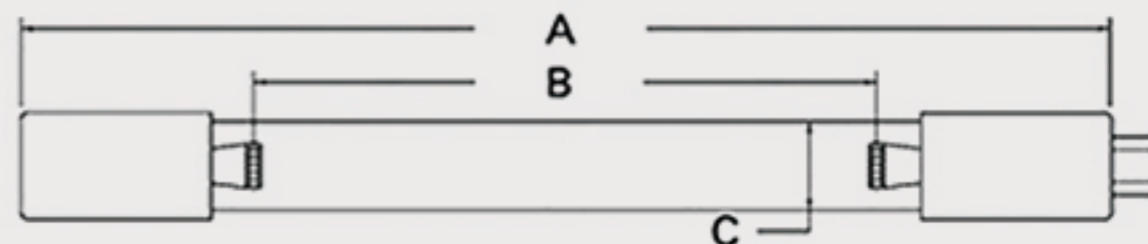

Technical Data Sheets

CUREUV Part No: **510948**

(A) Total Length: 436 mm

(B) Arc Length: 350 mm

(C) Lamp Quartz Diameter : 15 mm

Operating Current: 800mA

Lamp Voltage:

Lamp Wattage: 48

Peak UV Output: 253.7nm

Glass Type: Non Ozone

Output UVC Watts: 13

Output uW/cm² @ 1m: 120

Rated Life (hrs): 10,000

Style: 4 Pin

Style: No Hole Base

Lot Number: _____