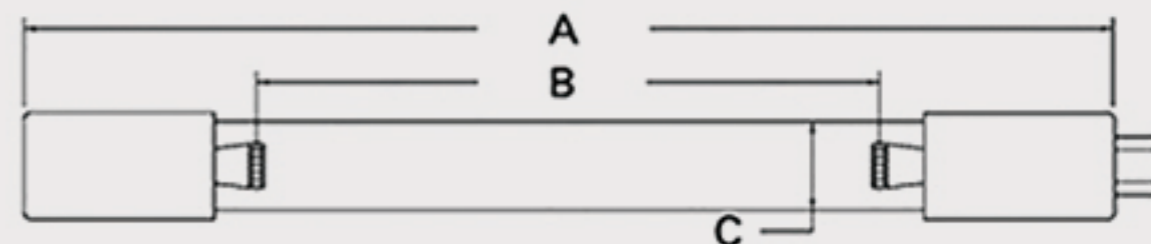

Technical Data Sheets

CUREUV Part No: **510947**

(A) Total Length: 436 mm

(B) Arc Length: 350 mm

(C) Lamp Quartz Diameter : 15 mm

Operating Current: 800mA

Lamp Voltage:

Lamp Wattage: 48

Peak UV Output: 253.7nm

Glass Type: Non Ozone

Output UVC Watts: 13

Output uW/cm² @ 1m: 120

Rated Life (hrs): 10,000

Style: 4 Pin

Style: No Hole Base

Lot Number: _____