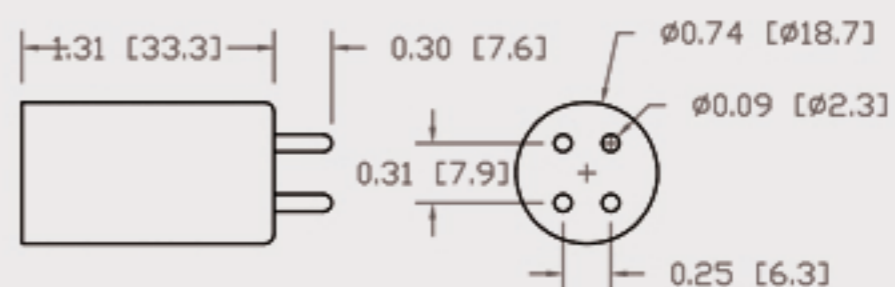

Technical Data Sheets

CUREUV Part No: **510947**

(A) Total Length: 436 mm

(B) Arc Length: 350 mm

(C) Lamp Quartz Diameter : 15 mm

Operating Current: 800mA

Lamp Voltage:

Lamp Wattage: 48

Peak UV Output: 253.7nm

Glass Type: Non Ozone

Output UVC Watts: 13

Output uW/cm² @ 1m: 120

Rated Life (hrs): 10,000

Style: 4 Pin

Style: No Hole Base

Lot Number: _____