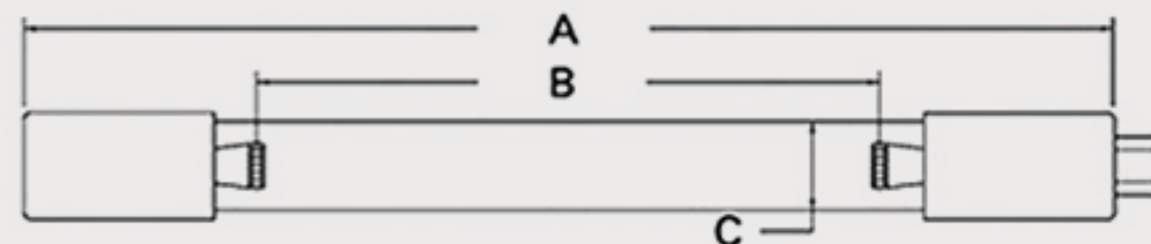

Technical Data Sheets

CUREUV Part No: **510946**

(A) Total Length: 436 mm

(B) Arc Length: 350 mm

(C) Lamp Quartz Diameter : 15 mm

Operating Current: 800mA

Lamp Voltage:

Lamp Wattage: 48

Peak UV Output: 253.7nm

Glass Type: Non Ozone

Output UVC Watts: 13

Output uW/cm² @ 1m: 120

Rated Life (hrs): 10,000

Style: 4 Pin

Style: No Hole Base

Lot Number: _____