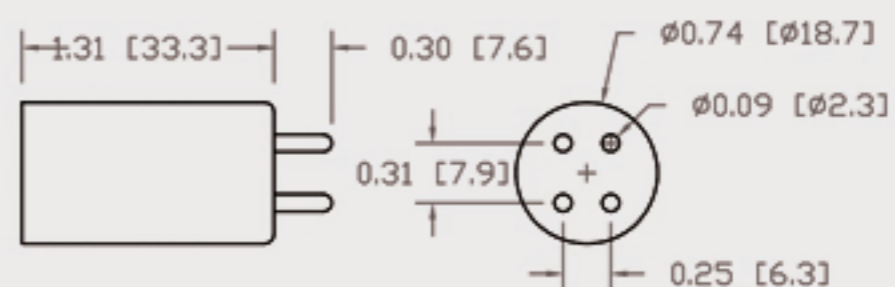

Technical Data Sheets

CUREUV Part No: **510946**

(A) Total Length: 436 mm

(B) Arc Length: 350 mm

(C) Lamp Quartz Diameter : 15 mm

Operating Current: 800mA

Lamp Voltage:

Lamp Wattage: 48

Peak UV Output: 253.7nm

Glass Type: Non Ozone

Output UVC Watts: 13

Output uW/cm² @ 1m: 120

Rated Life (hrs): 10,000

Style: 4 Pin

Style: No Hole Base

Lot Number: _____