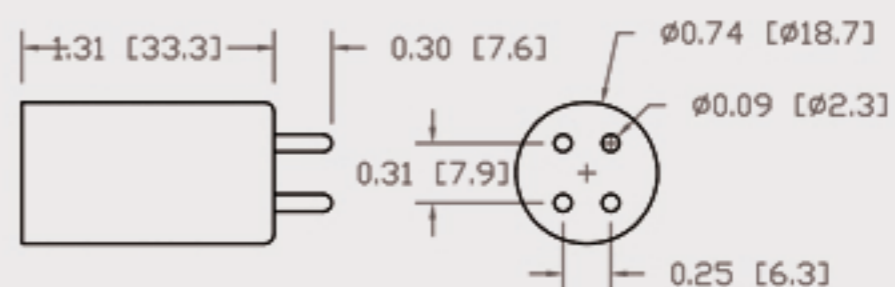

Technical Data Sheets

CUREUV Part No: **510945**

(A) Total Length: 436 mm

(B) Arc Length: 350 mm

(C) Lamp Quartz Diameter : 15 mm

Operating Current: 800mA

Lamp Voltage:

Lamp Wattage: 48

Peak UV Output: 253.7nm

Glass Type: Non Ozone

Output UVC Watts: 13

Output uW/cm² @ 1m: 120

Rated Life (hrs): 10,000

Style: 4 Pin

Style: No Hole Base

Lot Number: _____