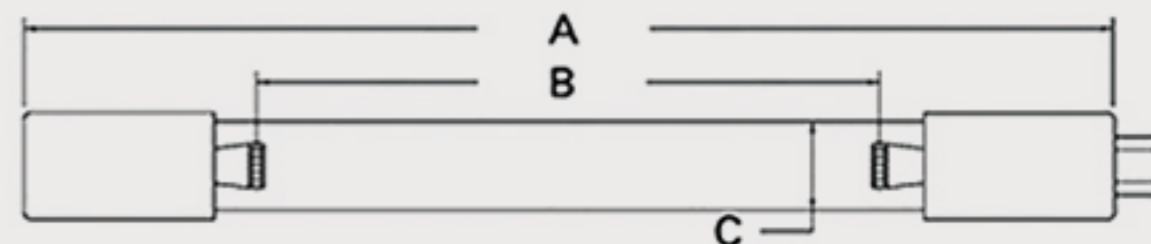

Technical Data Sheets

CUREUV Part No: **510945**

(A) Total Length: 436 mm

(B) Arc Length: 350 mm

(C) Lamp Quartz Diameter : 15 mm

Operating Current: 800mA

Lamp Voltage:

Lamp Wattage: 48

Peak UV Output: 253.7nm

Glass Type: Non Ozone

Output UVC Watts: 13

Output uW/cm² @ 1m: 120

Rated Life (hrs): 10,000

Style: 4 Pin

Style: No Hole Base

Lot Number: _____