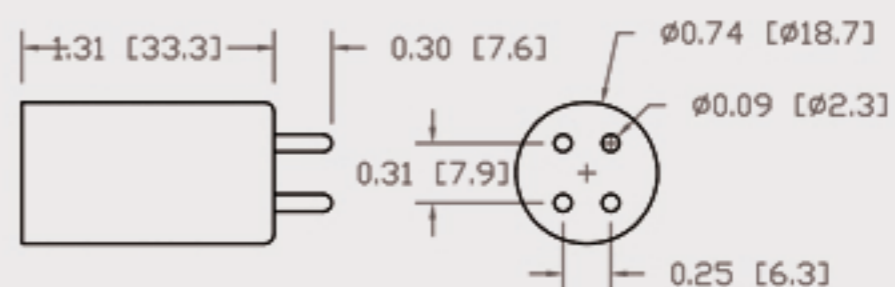

Technical Data Sheets

CUREUV Part No: **510944**

(A) Total Length: 436 mm

(B) Arc Length: 350 mm

(C) Lamp Quartz Diameter : 15 mm

Operating Current: 800mA

Lamp Voltage:

Lamp Wattage: 48

Peak UV Output: 253.7nm

Glass Type: Non Ozone

Output UVC Watts: 13

Output $\mu\text{W}/\text{cm}^2$ @ 1m: 120

Rated Life (hrs): 10,000

Style: 4 Pin

Style: No Hole Base

Lot Number: _____