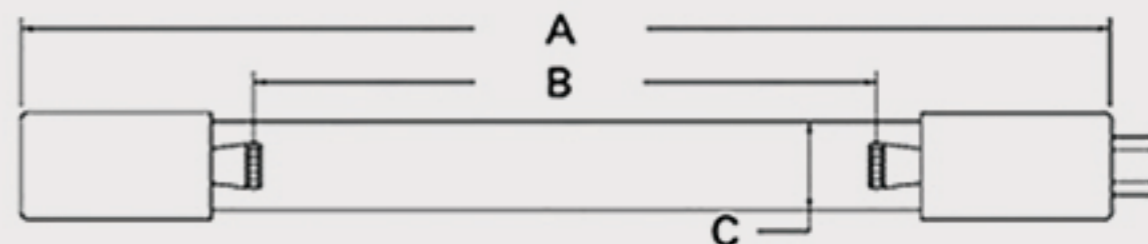

Technical Data Sheets

CUREUV Part No: **510944**

(A) Total Length: 436 mm

(B) Arc Length: 350 mm

(C) Lamp Quartz Diameter : 15 mm

Operating Current: 800mA

Lamp Voltage:

Lamp Wattage: 48

Peak UV Output: 253.7nm

Glass Type: Non Ozone

Output UVC Watts: 13

Output $\mu\text{W}/\text{cm}^2$ @ 1m: 120

Rated Life (hrs): 10,000

Style: 4 Pin

Style: No Hole Base

Lot Number: _____