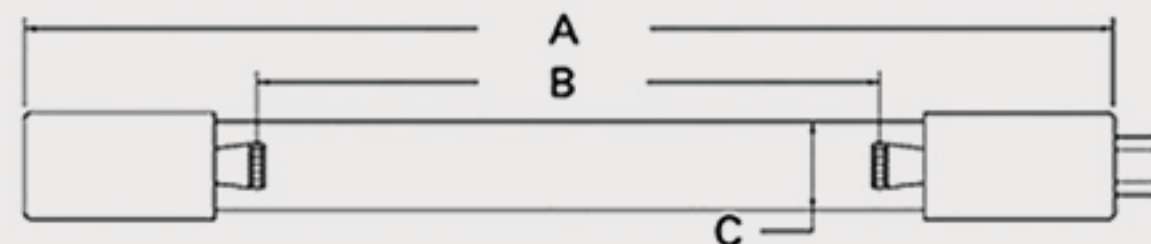

Technical Data Sheets

CUREUV Part No: **510943**

(A) Total Length: 436 mm

(B) Arc Length: 350 mm

(C) Lamp Quartz Diameter : 15 mm

Operating Current: 800mA

Lamp Voltage:

Lamp Wattage: 48

Peak UV Output: 253.7nm

Glass Type: Non Ozone

Output UVC Watts: 13

Output uW/cm² @ 1m: 120

Rated Life (hrs): 10,000

Lot Number: _____

Ignition and Seal Certification: _____

Test Operator: _____ Date: _____