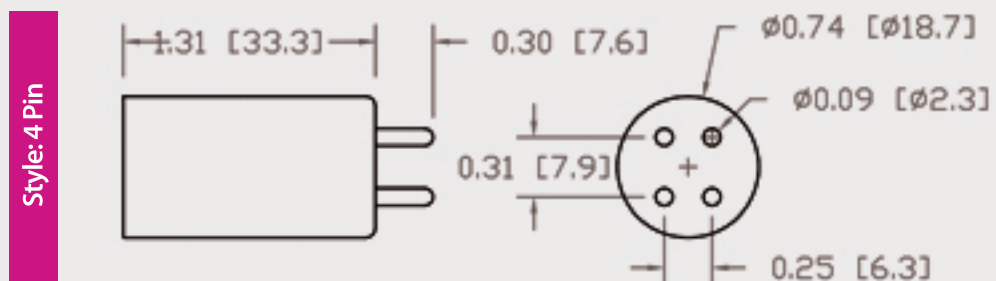

Technical Data Sheets

CUREUV Part No: **510943**

(A) Total Length: 436 mm

(B) Arc Length: 350 mm

(C) Lamp Quartz Diameter : 15 mm

Operating Current: 800mA

Lamp Voltage:

Lamp Wattage: 48

Peak UV Output: 253.7nm

Glass Type: Non Ozone

Output UVC Watts: 13

Output uW/cm² @ 1m: 120

Rated Life (hrs): 10,000

Lot Number: _____

Ignition and Seal Certification: _____

Test Operator: _____ Date: _____