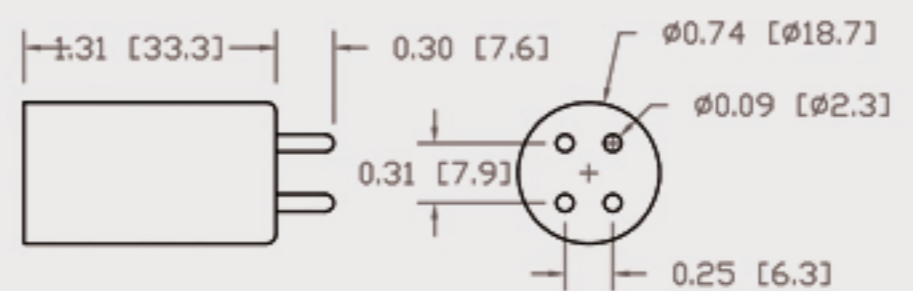

Technical Data Sheets

CUREUV Part No: **510942**

(A) Total Length: 436 mm

(B) Arc Length: 350 mm

(C) Lamp Quartz Diameter : 15 mm

Operating Current: 800mA

Lamp Voltage:

Lamp Wattage: 48

Peak UV Output: 253.7nm

Glass Type: Non Ozone

Output UVC Watts: 13

Output $\mu\text{W}/\text{cm}^2$ @ 1m: 120

Rated Life (hrs): 10,000

Style: 4 Pin

Style: No Hole Base

Lot Number: _____