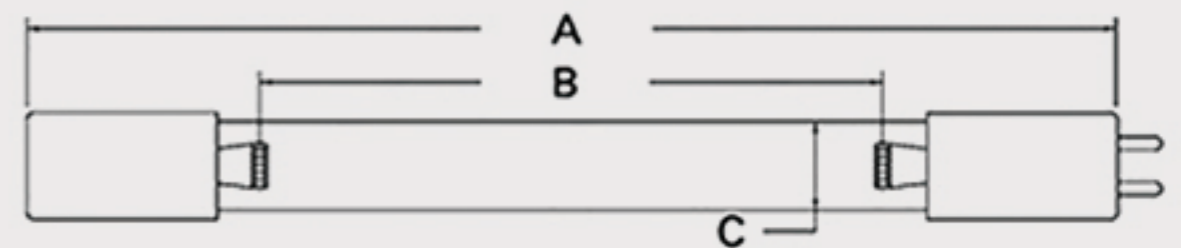

Technical Data Sheets

CUREUV Part No: **510942**

(A) Total Length: 436 mm

(B) Arc Length: 350 mm

(C) Lamp Quartz Diameter : 15 mm

Operating Current: 800mA

Lamp Voltage:

Lamp Wattage: 48

Peak UV Output: 253.7nm

Glass Type: Non Ozone

Output UVC Watts: 13

Output $\mu\text{W}/\text{cm}^2$ @ 1m: 120

Rated Life (hrs): 10,000

Style: 4 Pin

Style: No Hole Base

Lot Number: _____