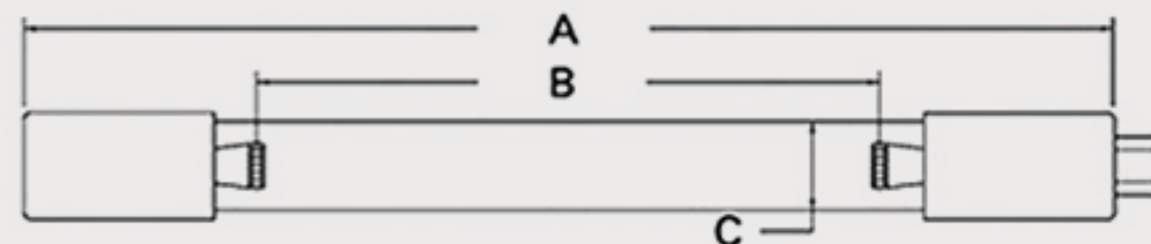

Technical Data Sheets

CUREUV Part No: **510941**

(A) Total Length: 436 mm

(B) Arc Length: 350 mm

(C) Lamp Quartz Diameter : 15 mm

Operating Current: 800mA

Lamp Voltage:

Lamp Wattage: 48

Peak UV Output: 253.7nm

Glass Type: Non Ozone

Output UVC Watts: 13

Output $\mu\text{W}/\text{cm}^2$ @ 1m: 120

Rated Life (hrs): 10,000

Style: 4 Pin

Style: No Hole Base

Lot Number: _____