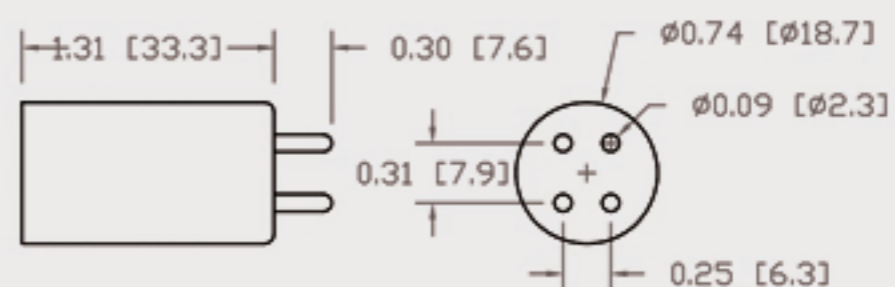

Technical Data Sheets

CUREUV Part No: **510941**

(A) Total Length: 436 mm

(B) Arc Length: 350 mm

(C) Lamp Quartz Diameter : 15 mm

Operating Current: 800mA

Lamp Voltage:

Lamp Wattage: 48

Peak UV Output: 253.7nm

Glass Type: Non Ozone

Output UVC Watts: 13

Output $\mu\text{W}/\text{cm}^2$ @ 1m: 120

Rated Life (hrs): 10,000

Style: 4 Pin

Style: No Hole Base

Lot Number: _____