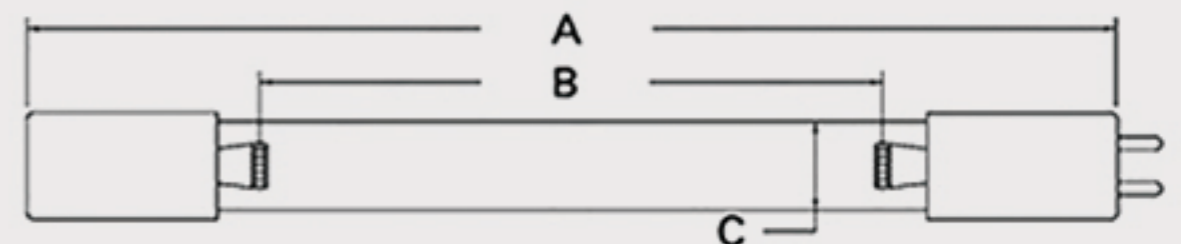

Technical Data Sheets

CUREUV Part No: **510938**

(A) Total Length: 436 mm

(B) Arc Length: 350 mm

(C) Lamp Quartz Diameter : 15 mm

Operating Current: 800mA

Lamp Voltage:

Lamp Wattage: 48

Peak UV Output: 253.7nm

Glass Type: Non Ozone

Output UVC Watts: 13

Output $\mu\text{W}/\text{cm}^2$ @ 1m: 120

Rated Life (hrs): 10,000

Style: 4 Pin

Style: No Hole Base

Lot Number: _____