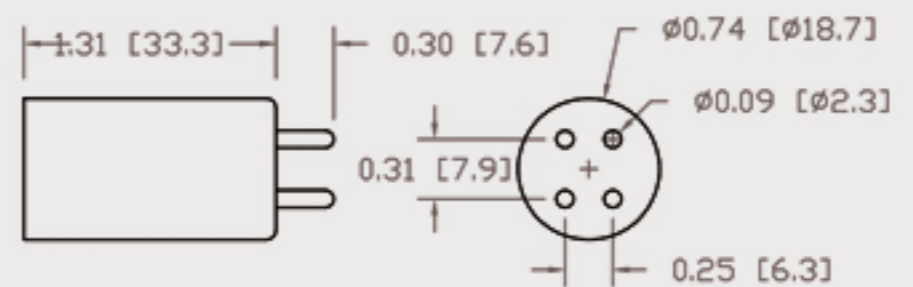

Technical Data Sheets

CUREUV Part No: **510938**

(A) Total Length: 436 mm

(B) Arc Length: 350 mm

(C) Lamp Quartz Diameter : 15 mm

Operating Current: 800mA

Lamp Voltage:

Lamp Wattage: 48

Peak UV Output: 253.7nm

Glass Type: Non Ozone

Output UVC Watts: 13

Output $\mu\text{W}/\text{cm}^2$ @ 1m: 120

Rated Life (hrs): 10,000

Style: 4 Pin

Style: No Hole Base

Lot Number: _____