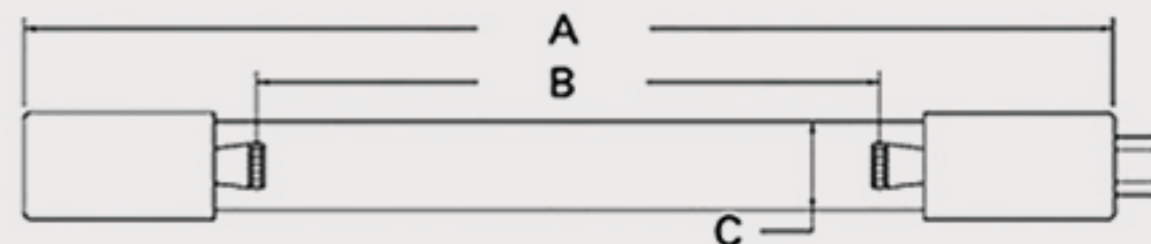

Technical Data Sheets

CUREUV Part No: **510937**

(A) Total Length: 436 mm

(B) Arc Length: 350 mm

(C) Lamp Quartz Diameter : 15 mm

Operating Current: 800mA

Lamp Voltage:

Lamp Wattage: 48

Peak UV Output: 253.7nm

Glass Type: Non Ozone

Output UVC Watts: 13

Output uW/cm² @ 1m: 120

Rated Life (hrs): 10,000

Lot Number: _____

Ignition and Seal Certification: _____

Test Operator: _____ Date: _____