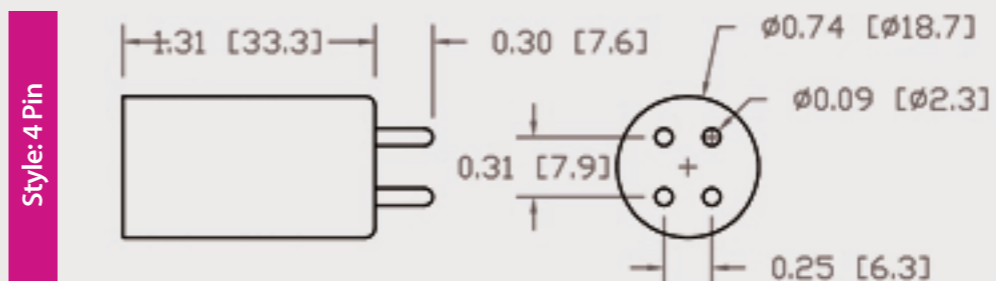

Technical Data Sheets

CUREUV Part No: **510937**

(A) Total Length: 436 mm

(B) Arc Length: 350 mm

(C) Lamp Quartz Diameter : 15 mm

Operating Current: 800mA

Lamp Voltage:

Lamp Wattage: 48

Peak UV Output: 253.7nm

Glass Type: Non Ozone

Output UVC Watts: 13

Output uW/cm² @ 1m: 120

Rated Life (hrs): 10,000

Lot Number: _____

Ignition and Seal Certification: _____

Test Operator: _____ Date: _____