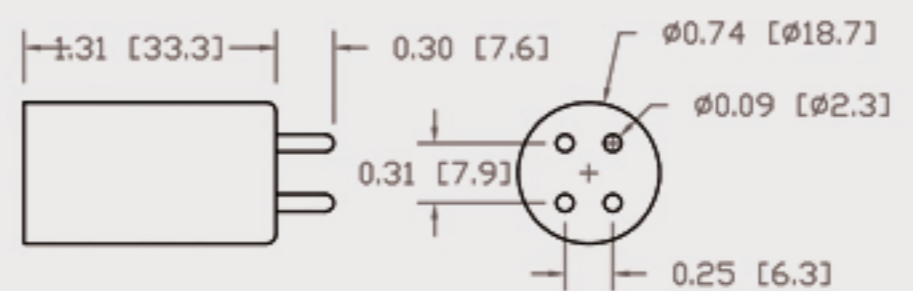

Technical Data Sheets

CUREUV Part No: **510936**

(A) Total Length: 436 mm

(B) Arc Length: 350 mm

(C) Lamp Quartz Diameter : 15 mm

Operating Current: 800mA

Lamp Voltage:

Lamp Wattage: 48

Peak UV Output: 253.7nm

Glass Type: Non Ozone

Output UVC Watts: 13

Output uW/cm² @ 1m: 120

Rated Life (hrs): 10,000

Style: 4 Pin

Style: No Hole Base

Lot Number: _____