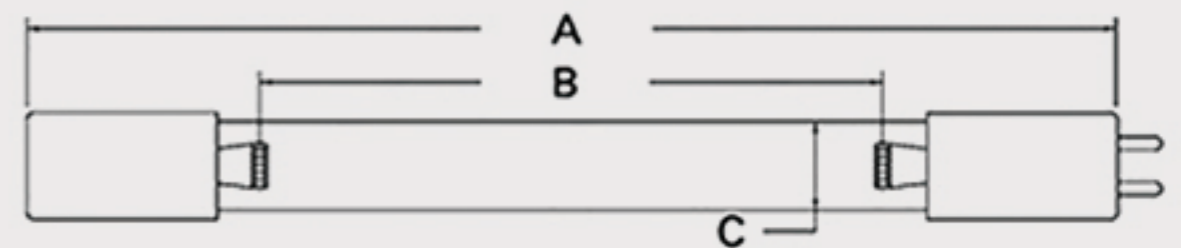

Technical Data Sheets

CUREUV Part No: **510936**

(A) Total Length: 436 mm

(B) Arc Length: 350 mm

(C) Lamp Quartz Diameter : 15 mm

Operating Current: 800mA

Lamp Voltage:

Lamp Wattage: 48

Peak UV Output: 253.7nm

Glass Type: Non Ozone

Output UVC Watts: 13

Output uW/cm² @ 1m: 120

Rated Life (hrs): 10,000

Style: 4 Pin

Style: No Hole Base

Lot Number: _____