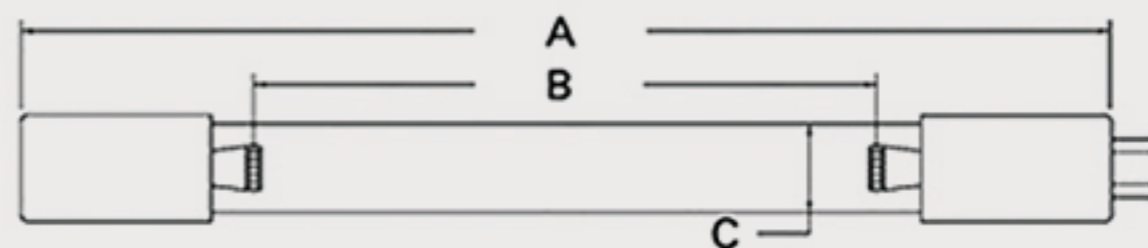

Technical Data Sheets

CUREUV Part No: **510925**

(A) Total Length: 357mm

(B) Arc Length: 275 mm

(C) Lamp Quartz Diameter : 15 mm

Operating Current: 320mA

Lamp Voltage: 56

Lamp Wattage: 16

Peak UV Output: 253.7nm

Glass Type: Non Ozone

Output UVC Watts:

Output $\mu\text{W}/\text{cm}^2$ @ 1m:

Rated Life (hrs): 10,000

Style: 4 Pin

Style: No Hole Base

Lot Number: _____