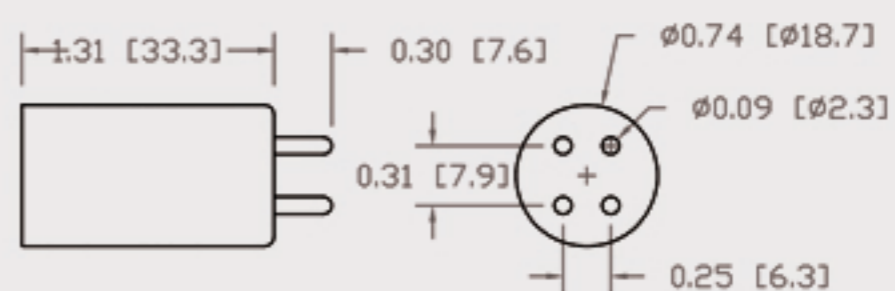

Technical Data Sheets

CUREUV Part No: **510925**

(A) Total Length: 357mm

(B) Arc Length: 275 mm

(C) Lamp Quartz Diameter : 15 mm

Operating Current: 320mA

Lamp Voltage: 56

Lamp Wattage: 16

Peak UV Output: 253.7nm

Glass Type: Non Ozone

Output UVC Watts:

Output $\mu\text{W}/\text{cm}^2$ @ 1m:

Rated Life (hrs): 10,000

Style: 4 Pin

Style: No Hole Base

Lot Number: _____