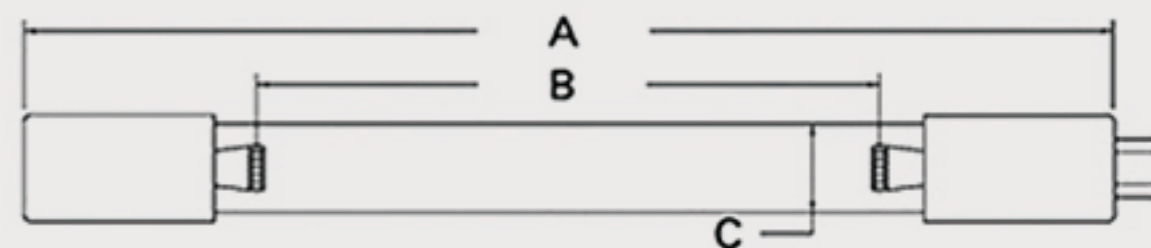

Technical Data Sheets

CUREUV Part No: **510924**

(A) Total Length: 357mm

(B) Arc Length: 275 mm

(C) Lamp Quartz Diameter : 15 mm

Operating Current: 320mA

Lamp Voltage: 56

Lamp Wattage: 16

Peak UV Output: 253.7nm

Glass Type: Non Ozone

Output UVC Watts:

Output $\mu\text{W}/\text{cm}^2$ @ 1m:

Rated Life (hrs): 10,000

Style: 4 Pin

Style: No Hole Base

Lot Number: _____