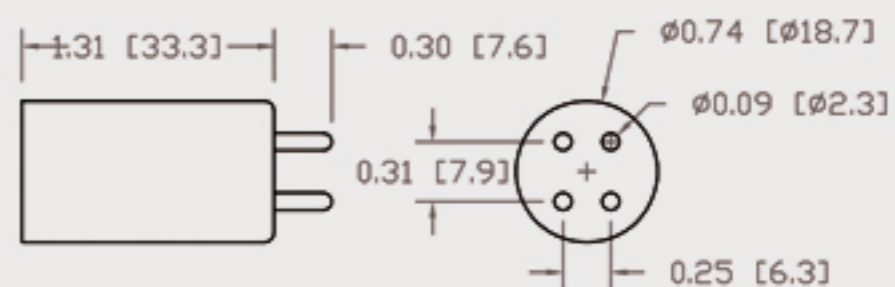

Technical Data Sheets

CUREUV Part No: **510924**

(A) Total Length: 357mm

(B) Arc Length: 275 mm

(C) Lamp Quartz Diameter : 15 mm

Operating Current: 320mA

Lamp Voltage: 56

Lamp Wattage: 16

Peak UV Output: 253.7nm

Glass Type: Non Ozone

Output UVC Watts:

Output $\mu\text{W}/\text{cm}^2$ @ 1m:

Rated Life (hrs): 10,000

Style: 4 Pin

Style: No Hole Base

Lot Number: _____