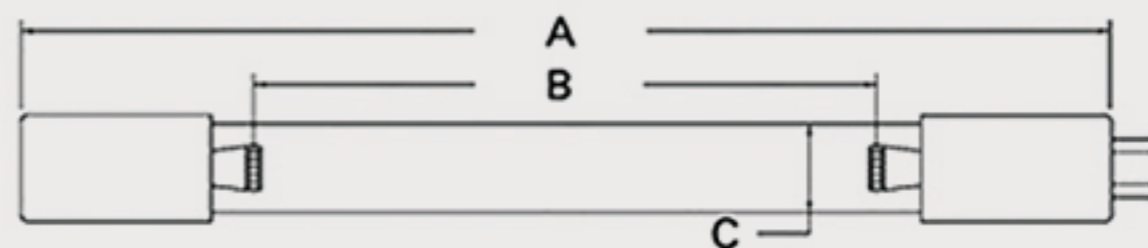

Technical Data Sheets

CUREUV Part No: **510923**

(A) Total Length: 357mm

(B) Arc Length: 275 mm

(C) Lamp Quartz Diameter : 15 mm

Operating Current: 320mA

Lamp Voltage: 56

Lamp Wattage: 16

Peak UV Output: 253.7nm

Glass Type: Non Ozone

Output UVC Watts:

Output $\mu\text{W}/\text{cm}^2$ @ 1m:

Rated Life (hrs): 10,000

Style: 4 Pin

Style: No Hole Base

Lot Number: _____