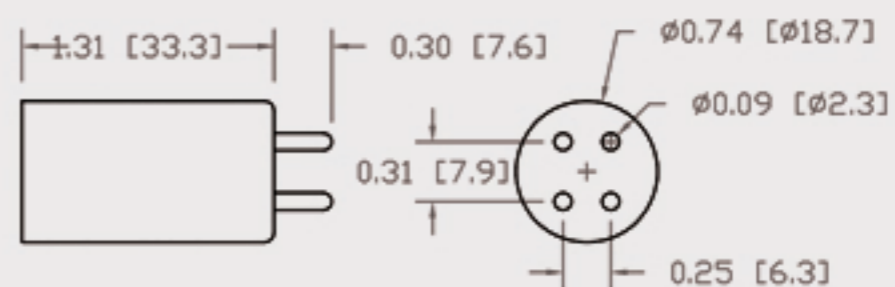

Technical Data Sheets

CUREUV Part No: **510923**

(A) Total Length: 357mm

(B) Arc Length: 275 mm

(C) Lamp Quartz Diameter : 15 mm

Operating Current: 320mA

Lamp Voltage: 56

Lamp Wattage: 16

Peak UV Output: 253.7nm

Glass Type: Non Ozone

Output UVC Watts:

Output $\mu\text{W}/\text{cm}^2$ @ 1m:

Rated Life (hrs): 10,000

Style: 4 Pin

Style: No Hole Base

Lot Number: _____