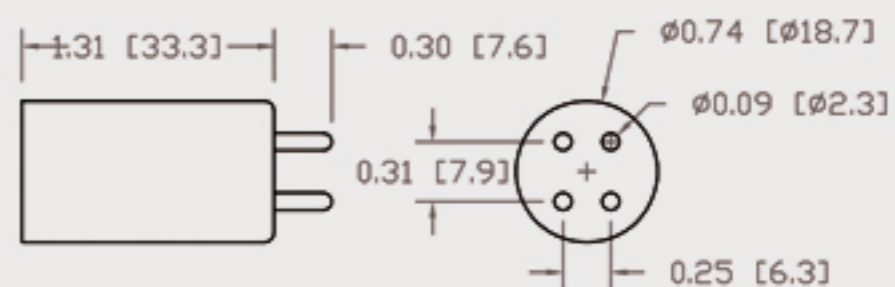

Technical Data Sheets

CUREUV Part No: **510922**

(A) Total Length: 357mm

(B) Arc Length: 275 mm

(C) Lamp Quartz Diameter : 15 mm

Operating Current: 320mA

Lamp Voltage: 56

Lamp Wattage: 16

Peak UV Output: 253.7nm

Glass Type: Non Ozone

Output UVC Watts:

Output $\mu\text{W}/\text{cm}^2$ @ 1m:

Rated Life (hrs): 10,000

Style: 4 Pin

Style: No Hole Base

Lot Number: _____