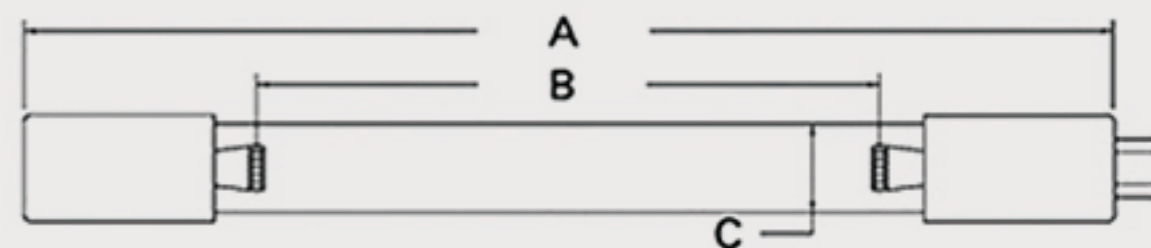

Technical Data Sheets

CUREUV Part No: **510922**

(A) Total Length: 357mm

(B) Arc Length: 275 mm

(C) Lamp Quartz Diameter : 15 mm

Operating Current: 320mA

Lamp Voltage: 56

Lamp Wattage: 16

Peak UV Output: 253.7nm

Glass Type: Non Ozone

Output UVC Watts:

Output $\mu\text{W}/\text{cm}^2$ @ 1m:

Rated Life (hrs): 10,000

Style: 4 Pin

Style: No Hole Base

Lot Number: _____