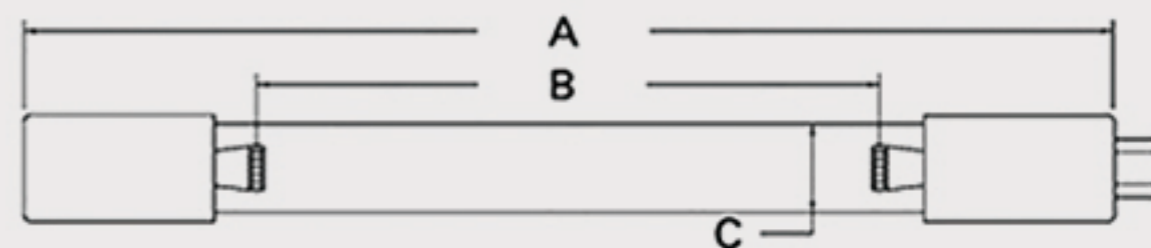

Technical Data Sheets

CUREUV Part No: **510921**

(A) Total Length: 357mm

(B) Arc Length: 275 mm

(C) Lamp Quartz Diameter : 15 mm

Operating Current: 320mA

Lamp Voltage: 56

Lamp Wattage: 16

Peak UV Output: 253.7nm

Glass Type: Non Ozone

Output UVC Watts:

Output $\mu\text{W}/\text{cm}^2$ @ 1m:

Rated Life (hrs): 10,000

Style: 4 Pin

Style: No Hole Base

Lot Number: _____