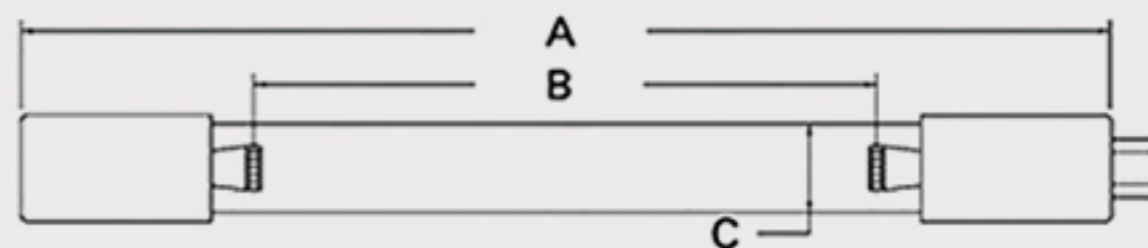

Technical Data Sheets

CUREUV Part No: **510910**

(A) Total Length: 357mm

(B) Arc Length: 275 mm

(C) Lamp Quartz Diameter : 15 mm

Operating Current: 320mA

Lamp Voltage: 56

Lamp Wattage: 16

Peak UV Output: 253.7nm

Glass Type: Non Ozone

Output UVC Watts:

Output $\mu\text{W}/\text{cm}^2$ @ 1m:

Rated Life (hrs): 10,000

Style: 4 Pin

Style: No Hole Base

Lot Number: _____