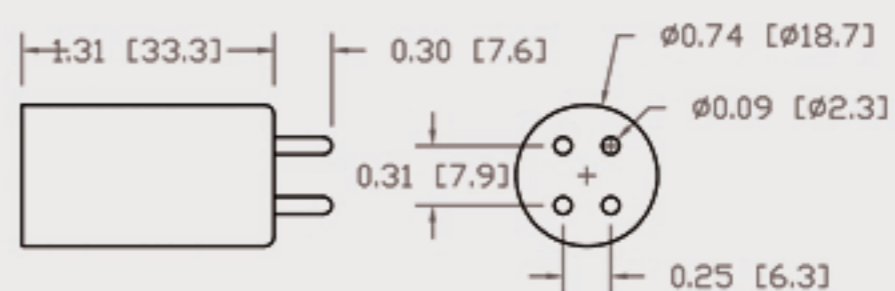

Technical Data Sheets

CUREUV Part No: **510910**

(A) Total Length: 357mm

(B) Arc Length: 275 mm

(C) Lamp Quartz Diameter : 15 mm

Operating Current: 320mA

Lamp Voltage: 56

Lamp Wattage: 16

Peak UV Output: 253.7nm

Glass Type: Non Ozone

Output UVC Watts:

Output $\mu\text{W}/\text{cm}^2$ @ 1m:

Rated Life (hrs): 10,000

Style: 4 Pin

Style: No Hole Base

Lot Number: _____