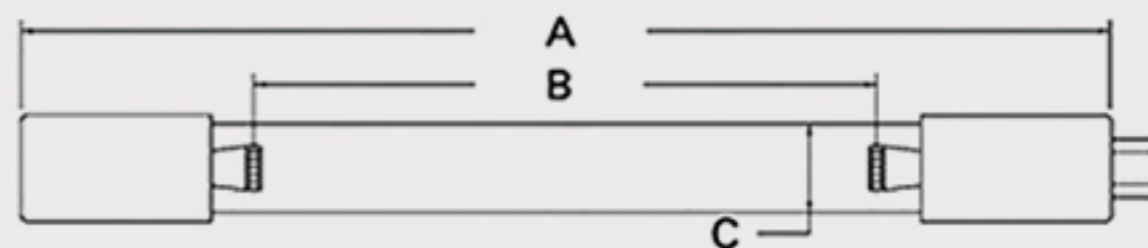

Technical Data Sheets

CUREUV Part No: **510908**

(A) Total Length: 357mm

(B) Arc Length: 275 mm

(C) Lamp Quartz Diameter : 15 mm

Operating Current: 320mA

Lamp Voltage: 56

Lamp Wattage: 16

Peak UV Output: 253.7nm

Glass Type: Non Ozone

Output UVC Watts:

Output $\mu\text{W}/\text{cm}^2$ @ 1m:

Rated Life (hrs): 10,000

Style: 4 Pin

Style: No Hole Base

Lot Number: _____