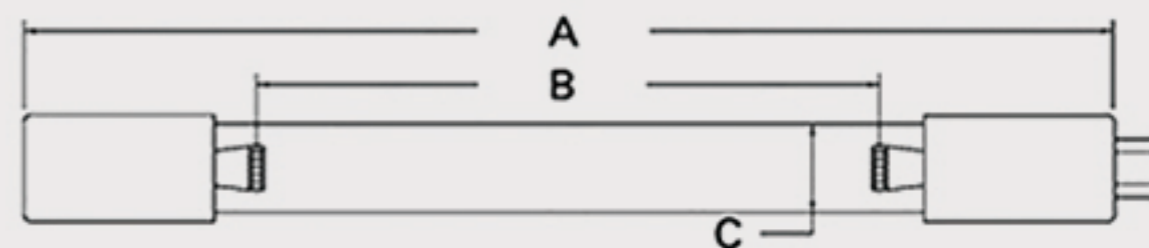

Technical Data Sheets

CUREUV Part No: **510907**

(A) Total Length: 357mm

(B) Arc Length: 275 mm

(C) Lamp Quartz Diameter : 15 mm

Operating Current: 320mA

Lamp Voltage: 56

Lamp Wattage: 16

Peak UV Output: 253.7nm

Glass Type: Non Ozone

Output UVC Watts:

Output $\mu\text{W}/\text{cm}^2$ @ 1m:

Rated Life (hrs): 10,000

Style: 4 Pin

Style: No Hole Base

Lot Number: _____