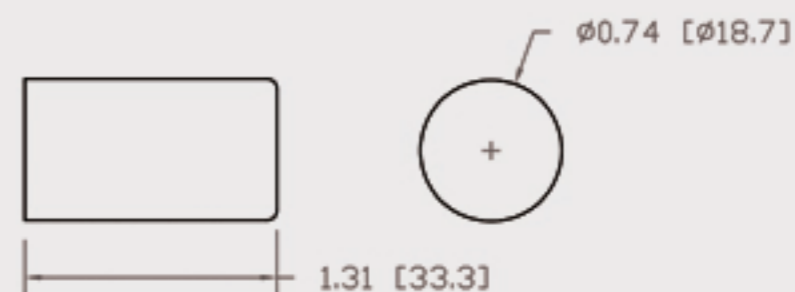

# Technical Data Sheets

CUREUV Part No: **510906**

(A) Total Length: 357mm

(B) Arc Length: 275 mm

(C) Lamp Quartz Diameter : 15 mm

Operating Current: 320mA

Lamp Voltage: 56

Lamp Wattage: 16

Peak UV Output: 253.7nm

Glass Type: Non Ozone

Output UVC Watts:

Output  $\mu\text{W}/\text{cm}^2$  @ 1m:

Rated Life (hrs): 10,000

Style: 4 Pin

Style: No Hole Base

Lot Number: \_\_\_\_\_