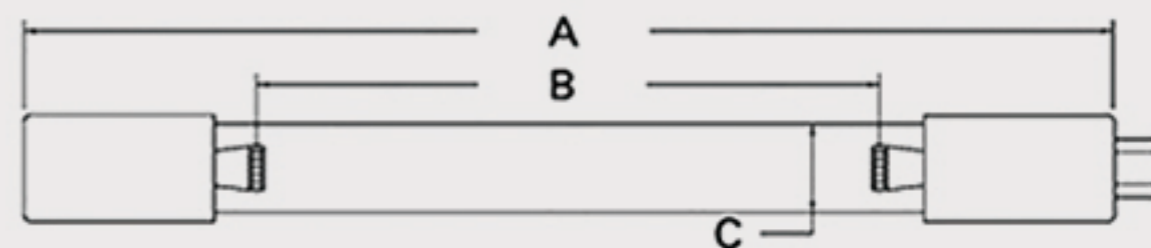

# Technical Data Sheets

CUREUV Part No: **510906**

(A) Total Length: 357mm

(B) Arc Length: 275 mm

(C) Lamp Quartz Diameter : 15 mm

Operating Current: 320mA

Lamp Voltage: 56

Lamp Wattage: 16

Peak UV Output: 253.7nm

Glass Type: Non Ozone

Output UVC Watts:

Output  $\mu\text{W}/\text{cm}^2$  @ 1m:

Rated Life (hrs): 10,000

Style: 4 Pin

Style: No Hole Base

Lot Number: \_\_\_\_\_