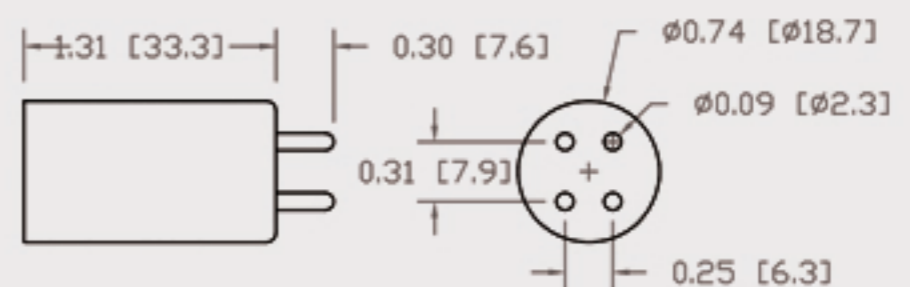

Technical Data Sheets

CUREUV Part No: **510905**

(A) Total Length: 357mm

(B) Arc Length: 275 mm

(C) Lamp Quartz Diameter : 15 mm

Operating Current: 320mA

Lamp Voltage: 56

Lamp Wattage: 16

Peak UV Output: 253.7nm

Glass Type: Non Ozone

Output UVC Watts:

Output uW/cm² @ 1m:

Rated Life (hrs): 10,000

Style: 4 Pin

Style: No Hole Base

Lot Number: _____