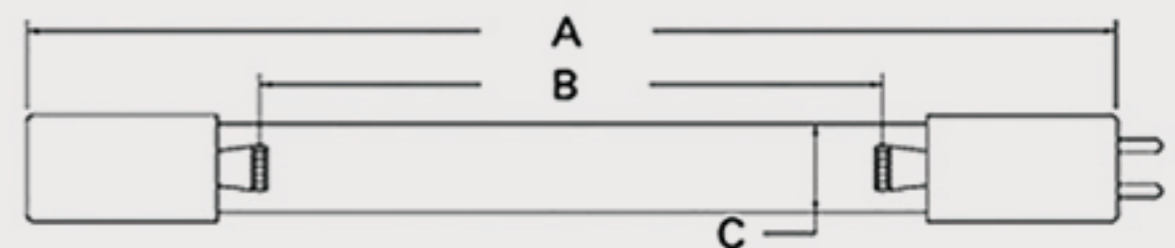

Technical Data Sheets

CUREUV Part No: **510905**

(A) Total Length: 357mm

(B) Arc Length: 275 mm

(C) Lamp Quartz Diameter : 15 mm

Operating Current: 320mA

Lamp Voltage: 56

Lamp Wattage: 16

Peak UV Output: 253.7nm

Glass Type: Non Ozone

Output UVC Watts:

Output uW/cm² @ 1m:

Rated Life (hrs): 10,000

Style: 4 Pin

Style: No Hole Base

Lot Number: _____