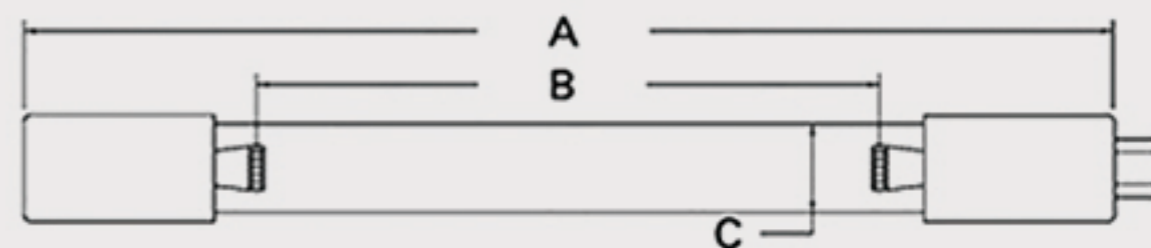

# Technical Data Sheets

CUREUV Part No: **510904**

(A) Total Length: 357mm

(B) Arc Length: 275 mm

(C) Lamp Quartz Diameter : 15 mm

Operating Current: 320mA

Lamp Voltage: 56

Lamp Wattage: 16

Peak UV Output: 253.7nm

Glass Type: Non Ozone

Output UVC Watts:

Output  $\mu\text{W}/\text{cm}^2$  @ 1m:

Rated Life (hrs): 10,000

Style: 4 Pin

Style: No Hole Base

Lot Number: \_\_\_\_\_