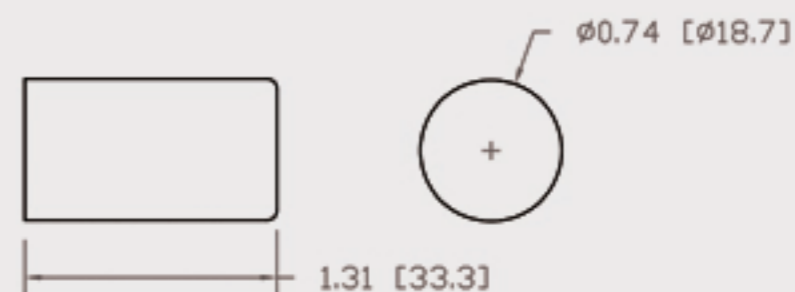

# Technical Data Sheets

CUREUV Part No: **510904**

(A) Total Length: 357mm

(B) Arc Length: 275 mm

(C) Lamp Quartz Diameter : 15 mm

Operating Current: 320mA

Lamp Voltage: 56

Lamp Wattage: 16

Peak UV Output: 253.7nm

Glass Type: Non Ozone

Output UVC Watts:

Output  $\mu\text{W}/\text{cm}^2$  @ 1m:

Rated Life (hrs): 10,000

Style: 4 Pin

Style: No Hole Base

Lot Number: \_\_\_\_\_