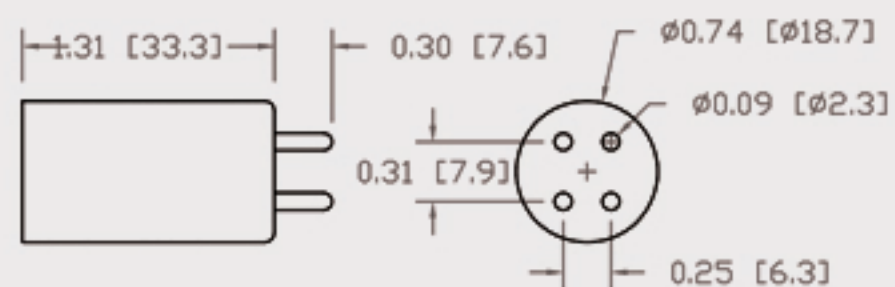

# Technical Data Sheets

CUREUV Part No: **510903**

(A) Total Length: 357mm

(B) Arc Length: 275 mm

(C) Lamp Quartz Diameter : 15 mm

Operating Current: 320mA

Lamp Voltage: 56

Lamp Wattage: 16

Peak UV Output: 253.7nm

Glass Type: Non Ozone

Output UVC Watts:

Output  $\mu\text{W}/\text{cm}^2$  @ 1m:

Rated Life (hrs): 10,000

Style: 4 Pin

Style: No Hole Base

Lot Number: \_\_\_\_\_