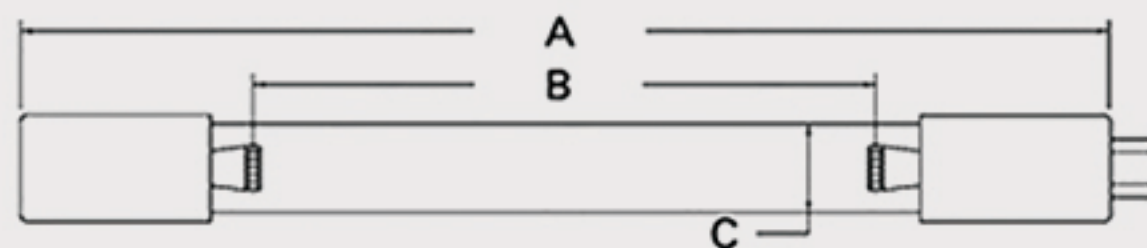

# Technical Data Sheets

CUREUV Part No: **510903**

(A) Total Length: 357mm

(B) Arc Length: 275 mm

(C) Lamp Quartz Diameter : 15 mm

Operating Current: 320mA

Lamp Voltage: 56

Lamp Wattage: 16

Peak UV Output: 253.7nm

Glass Type: Non Ozone

Output UVC Watts:

Output  $\mu\text{W}/\text{cm}^2$  @ 1m:

Rated Life (hrs): 10,000

Style: 4 Pin

Style: No Hole Base

Lot Number: \_\_\_\_\_