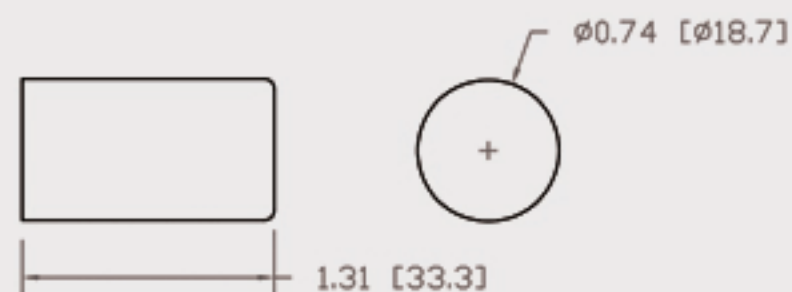

# Technical Data Sheets

CUREUV Part No: **510903**

(A) Total Length: 357mm

(B) Arc Length: 275 mm

(C) Lamp Quartz Diameter : 15 mm

Operating Current: 320mA

Lamp Voltage: 56

Lamp Wattage: 16

Peak UV Output: 253.7nm

Glass Type: Non Ozone

Output UVC Watts:

Output  $\mu\text{W}/\text{cm}^2$  @ 1m:

Rated Life (hrs): 10,000

Style: 4 Pin

Style: No Hole Base

Lot Number: \_\_\_\_\_