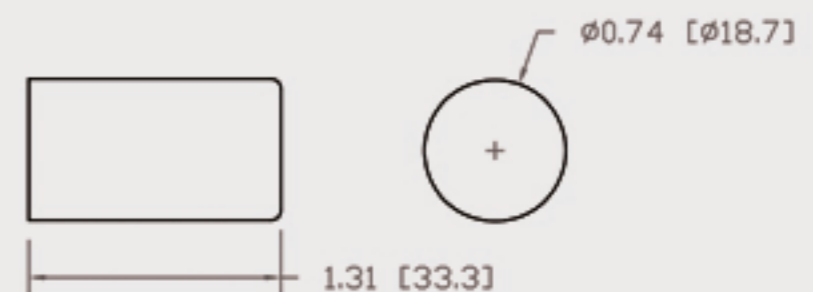

# Technical Data Sheets

CUREUV Part No: **510902**

(A) Total Length: 357mm

(B) Arc Length: 275 mm

(C) Lamp Quartz Diameter : 15 mm

Operating Current: 320mA

Lamp Voltage: 56

Lamp Wattage: 16

Peak UV Output: 253.7nm

Glass Type: Non Ozone

Output UVC Watts:

Output  $\mu\text{W}/\text{cm}^2$  @ 1m:

Rated Life (hrs): 10,000

Style: 4 Pin

Style: No Hole Base

Lot Number: \_\_\_\_\_