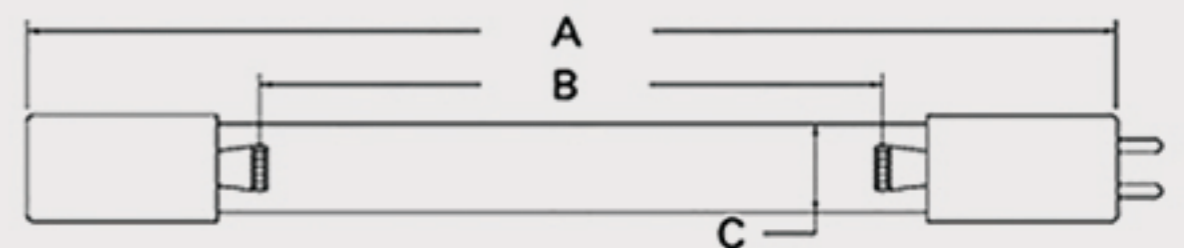

# Technical Data Sheets

CUREUV Part No: **510902**

(A) Total Length: 357mm

(B) Arc Length: 275 mm

(C) Lamp Quartz Diameter : 15 mm

Operating Current: 320mA

Lamp Voltage: 56

Lamp Wattage: 16

Peak UV Output: 253.7nm

Glass Type: Non Ozone

Output UVC Watts:

Output  $\mu\text{W}/\text{cm}^2$  @ 1m:

Rated Life (hrs): 10,000

Style: 4 Pin

Style: No Hole Base

Lot Number: \_\_\_\_\_