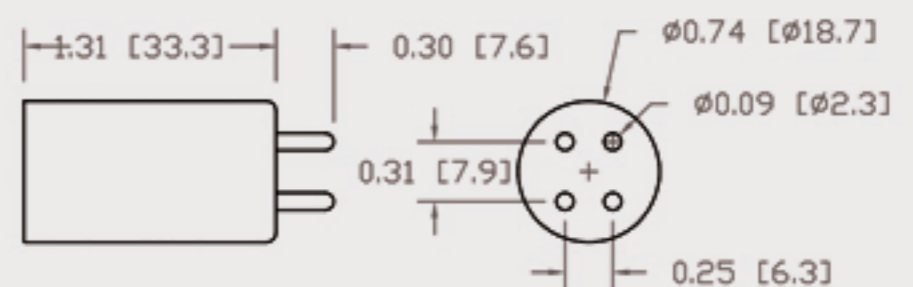

# Technical Data Sheets

CUREUV Part No: **510902**

(A) Total Length: 357mm

(B) Arc Length: 275 mm

(C) Lamp Quartz Diameter : 15 mm

Operating Current: 320mA

Lamp Voltage: 56

Lamp Wattage: 16

Peak UV Output: 253.7nm

Glass Type: Non Ozone

Output UVC Watts:

Output  $\mu\text{W}/\text{cm}^2$  @ 1m:

Rated Life (hrs): 10,000

Style: 4 Pin

Style: No Hole Base

Lot Number: \_\_\_\_\_